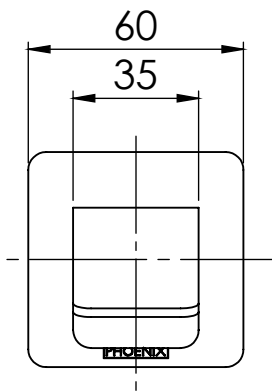

PHOENIX

SPECIFICATIONS

RUSH

WALL BASIN OUTLET 180MM

PRODUCT CODE:	RU774 MB
FINISH:	MATTE BLACK
WELS:	5 STAR - 6.0 LT/MIN
INFORMATION:	
TEMPERATURE RATING:	MIN 1° - MAX 75°
PRESSURE RATING:	MIN 150 kPa - MAX 500 kPa

AVAILABLE IN:

FOR MORE INFORMATION VISIT www.phoenixtapware.com.au

PLEASE [CLICK HERE](#) TO VIEW FULL WARRANTY

While we aim to ensure the specifications shown are correct at time of printing, Phoenix Tapware reserves the right to make modifications without prior notice. Always use the physical product measurements for mark-ups and roughing-in as the line drawing shown may differ from the actual product over time. All measurements are shown in millimetres.

www.phoenixtapware.com.au
03 9780 4200

PHOENIX

SPECIFICATIONS

RUSH

WALL BASIN OUTLET 180MM

PRODUCT CODE:

RU774 MB

FINISH:

MATTE BLACK

WELS:

5 STAR - 6.0 LT/MIN

PARTS LIST

1. SPOUT 180MM
2. BACKPLATE
3. O-RING 50X3.0MM
4. G 1/2" SPOUT ADAPTER
5. O-RING 13X2.6MM
6. O-RING 21X1.9MM
7. AERATOR
8. GRUB SCREW M4X5MM

MAINTENANCE AND CARE: