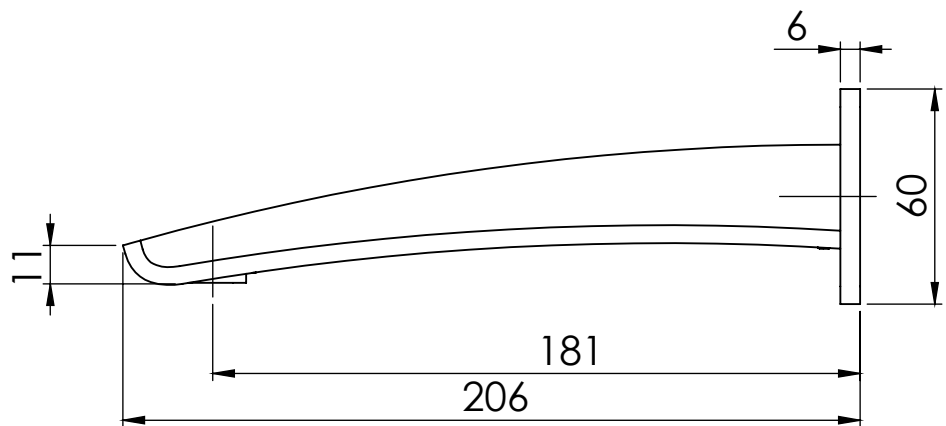

PHOENIX

SPECIFICATIONS

RUSH

WALL BASIN OUTLET 180MM

PRODUCT CODE:	RU774 MB
FINISH:	MATTE BLACK
WELS:	5 STAR - 6.0 LT/MIN
INFORMATION:	
TEMPERATURE RATING:	MIN 1° - MAX 75°
PRESSURE RATING:	MIN 150 kPa - MAX 500 kPa

AVAILABLE IN:

FOR MORE INFORMATION VISIT www.phoenixtapware.com.au

PLEASE [CLICK HERE](#) TO VIEW FULL WARRANTY

While we aim to ensure the specifications shown are correct at time of printing, Phoenix Tapware reserves the right to make modifications without prior notice. Always use the physical product measurements for mark-ups and roughing-in as the line drawing shown may differ from the actual product over time. All measurements are shown in millimetres.

www.phoenixtapware.com.au
03 9780 4200

PHOENIX

SPECIFICATIONS

RUSH

WALL BASIN OUTLET 180MM

PRODUCT CODE:

RU774 MB

FINISH: