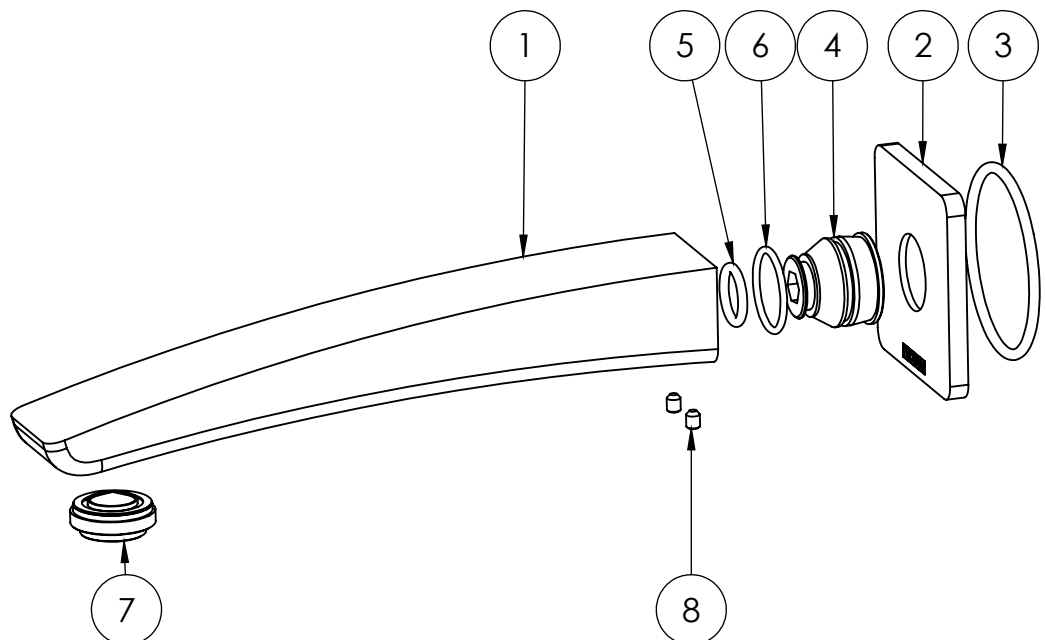

MATTE BLACK

WELS:

5 STAR - 6.0 LT/MIN

PARTS LIST

1. SPOUT 180MM
2. BACKPLATE
3. O-RING 50X3.0MM
4. G 1/2" SPOUT ADAPTER
5. O-RING 13X2.6MM
6. O-RING 21X1.9MM
7. AERATOR
8. GRUB SCREW M4X5MM

MAINTENANCE AND CARE:

PACKAGING INCLUDES

- 1 x Wall basin outlet 180mm
- 1 x Installation kit
- 1 x Installation instructions
- 1 x Warranty card

PLEASE [CLICK HERE](#) TO VIEW FULL WARRANTY

While we aim to ensure the specifications shown are correct at time of printing, Phoenix Tapware reserves the right to make modifications without prior notice. Always use the physical product measurements for mark-ups and roughing-in as the line drawing shown may differ from the actual product over time. All measurements are shown in millimetres.