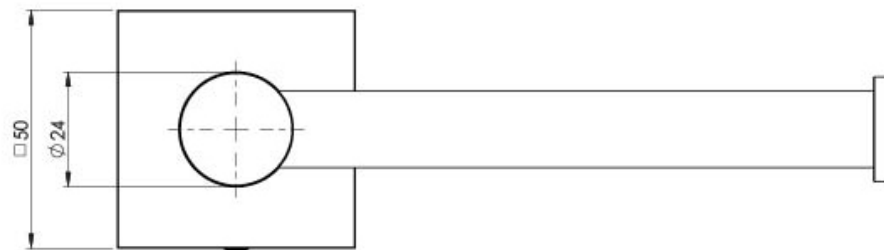

RADII

RADII TOILET ROLL HOLDER SQUARE PLATE

SPECIFICATIONS

AVAILABLE IN

RS892 CHR
Chrome

RS892 BN
Brushed
Nickel

RS892 GM
Gun Metal

RS892 MB
Matte Black