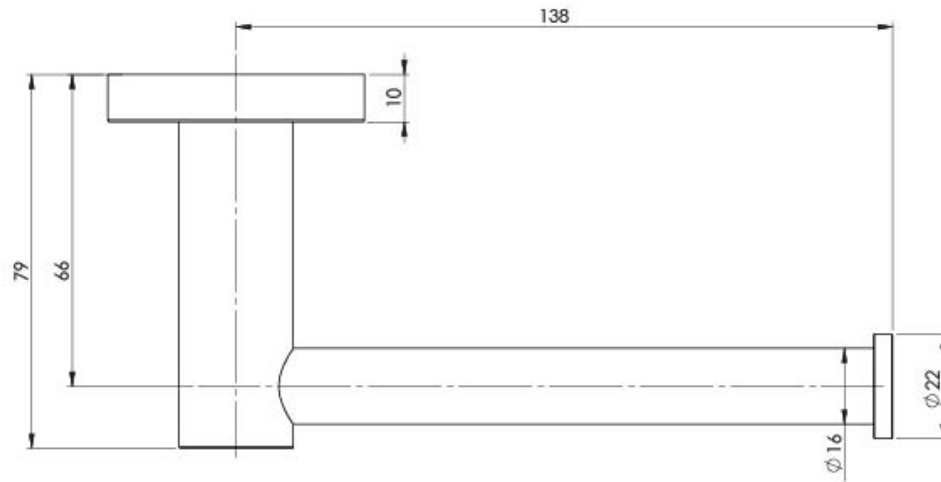

RADII

RADII TOILET ROLL HOLDER SQUARE PLATE

SPECIFICATIONS

AVAILABLE IN

RS892 CHR
Chrome

RS892 BN
Brushed
Nickel

RS892 GM
Gun Metal

RS892 MB
Matte Black