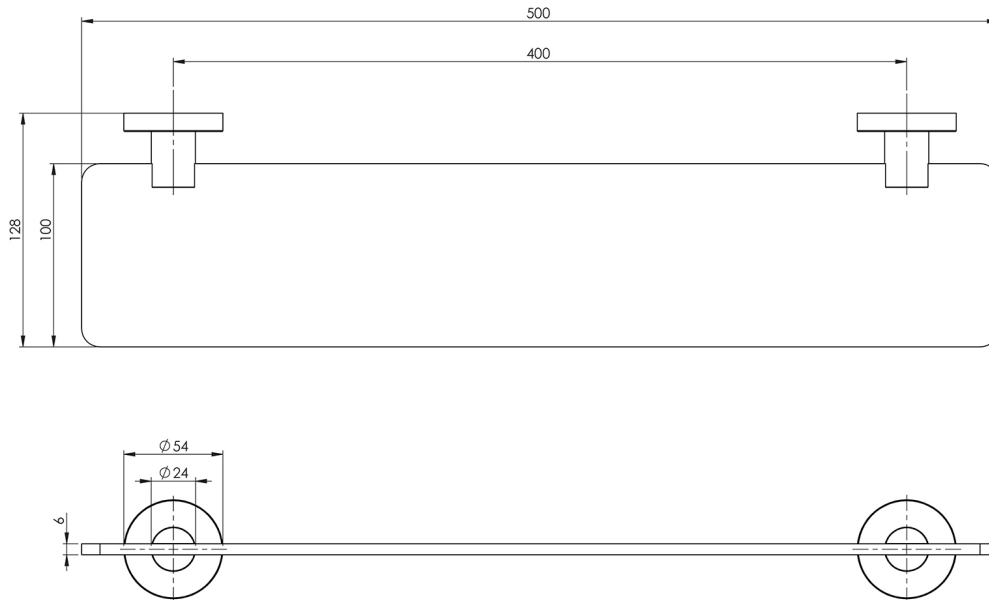

RADII

RADII GLASS SHELF ROUND PLATE

SPECIFICATIONS

AVAILABLE IN

RA896 CHR
Chrome

INFORMATION

MAINTENANCE AND CARE:

- All surfaces should be cleaned with mild liquid detergent or soap and water.
- Do not use cream cleaners or citrus based cleaning products, as they are abrasive.
- Use of unsuitable cleaning agents may damage the surface.
- Any damage caused in this way will not be covered by warranty.