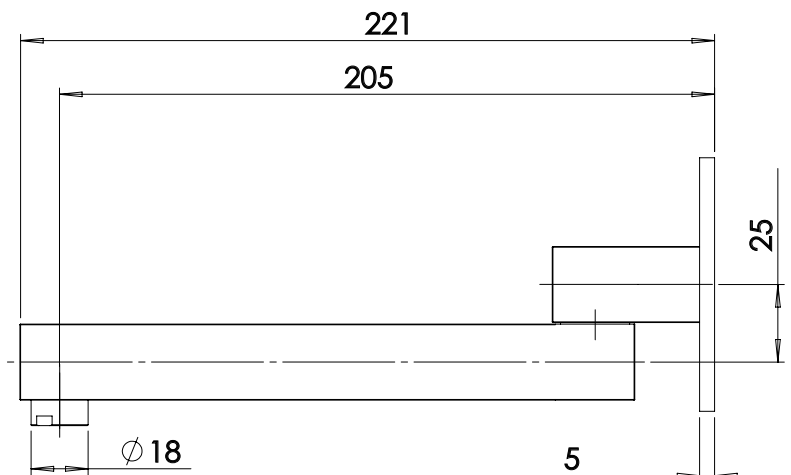

#### SWIVEL BATH OUTLET SQUARE 200MM

PRODUCT CODE:	OUT012 CHR
FINISH:	CHROME
WELS:	N/A

#### INFORMATION:

TEMPERATURE RATING:	MIN 1° - MAX 75°
PRESSURE RATING:	MIN 150 kPa - MAX 500 kPa

AVAILABLE IN:

CHROME

FOR MORE INFORMATION VISIT  
[www.phoenixtapware.com.au](http://www.phoenixtapware.com.au)

#### PACKAGING INCLUDES

- 1 x Swivel bath outlet square 200mm
- 1 x Dress plate
- 1 x Installation instructions
- 1 x Warranty card

PLEASE [CLICK HERE](#) TO VIEW FULL WARRANTY

While we aim to ensure the specifications shown are correct at time of printing, Phoenix Tapware reserves the right to make modifications without prior notice. Always use the physical product measurements for mark-ups and roughing-in as the line drawing shown may differ from the actual product over time. All measurements are shown in millimetres.