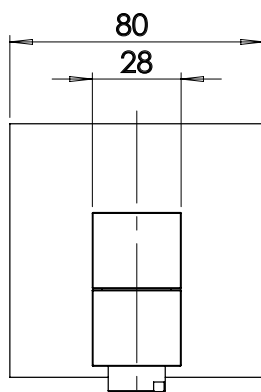

#### SWIVEL BATH OUTLET SQUARE 200MM

PRODUCT CODE:	OUT012 CHR
FINISH:	CHROME
WELS:	N/A

#### INFORMATION:

TEMPERATURE RATING:	MIN 1° - MAX 75°
PRESSURE RATING:	MIN 150 kPa - MAX 500 kPa

AVAILABLE IN:

CHROME

FOR MORE INFORMATION VISIT  
[www.phoenixtapware.com.au](http://www.phoenixtapware.com.au)

#### PACKAGING INCLUDES

- 1 x Swivel bath outlet square 200mm
- 1 x Dress plate
- 1 x Installation instructions
- 1 x Warranty card

PLEASE [CLICK HERE](#) TO VIEW FULL WARRANTY

While we aim to ensure the specifications shown are correct at time of printing, Phoenix Tapware reserves the right to make modifications without prior notice. Always use the physical product measurements for mark-ups and roughing-in as the line drawing shown may differ from the actual product over time. All measurements are shown in millimetres.