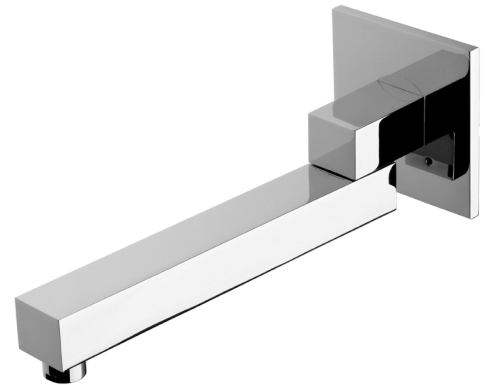

PHOENIX

SPECIFICATIONS

OUTLETS

SWIVEL BATH OUTLET SQUARE 200MM

PRODUCT CODE:	OUT012 CHR
FINISH:	CHROME
WELS:	N/A

INFORMATION:

TEMPERATURE RATING:	MIN 1° - MAX 75°
PRESSURE RATING:	MIN 150 kPa - MAX 500 kPa