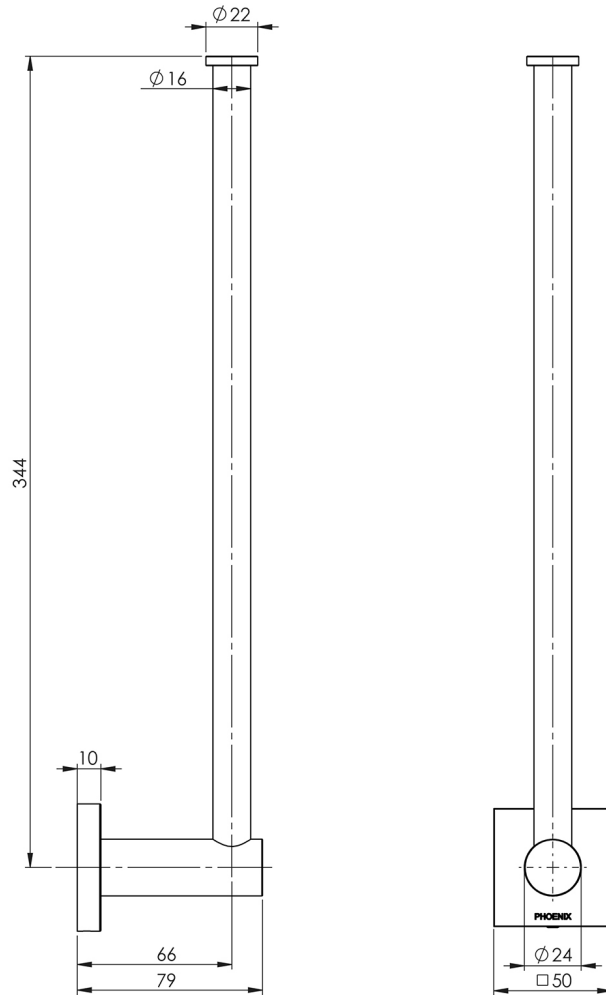

RADII

RADII SPARE TOILET ROLL HOLDER SQUARE PLATE

SPECIFICATIONS

AVAILABLE IN

RS898 CHR
Chrome

INFORMATION

MAINTENANCE AND CARE:

- All surfaces should be cleaned with mild liquid detergent or soap and water.
- Do not use cream cleaners or citrus based cleaning products, as they are abrasive.
- Use of unsuitable cleaning agents may damage the surface.
- Any damage caused in this way will not be covered by warranty.