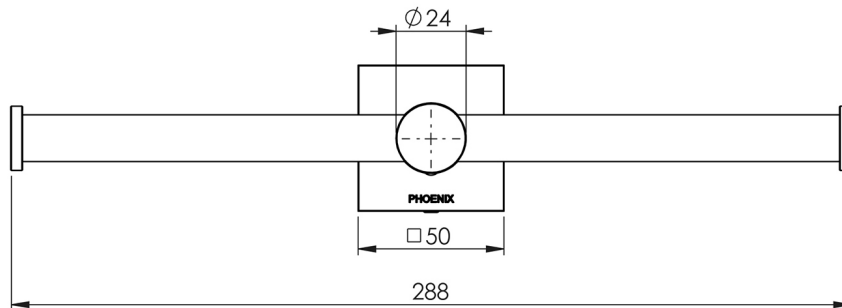

RADII

RADII DOUBLE TOILET ROLL HOLDER SQUARE PLATE

SPECIFICATIONS

AVAILABLE IN

RS891 CHR
Chrome

INFORMATION

MAINTENANCE AND CARE:

- All surfaces should be cleaned with mild liquid detergent or soap and water.
- Do not use cream cleaners or citrus based cleaning products, as they are abrasive.
- Use of unsuitable cleaning agents may damage the surface.
- Any damage caused in this way will not be covered by warranty.