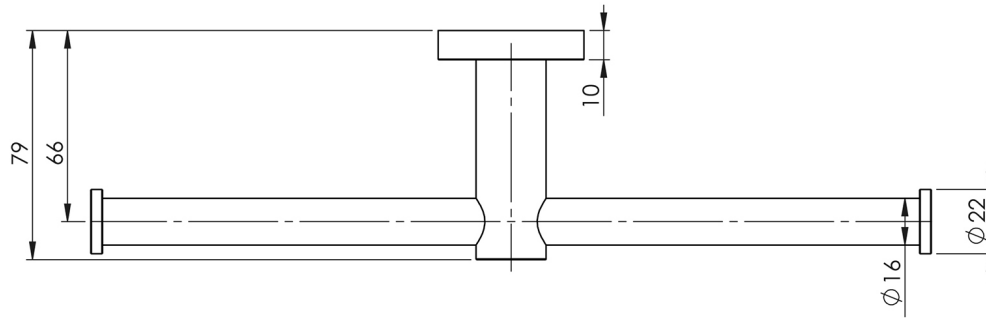

RADII

RADII DOUBLE TOILET ROLL HOLDER SQUARE PLATE

SPECIFICATIONS

AVAILABLE IN

RS891 CHR
Chrome

INFORMATION

MAINTENANCE AND CARE:

- All surfaces should be cleaned with mild liquid detergent or soap and water.
- Do not use cream cleaners or citrus based cleaning products, as they are abrasive.
- Use of unsuitable cleaning agents may damage the surface.
- Any damage caused in this way will not be covered by warranty.