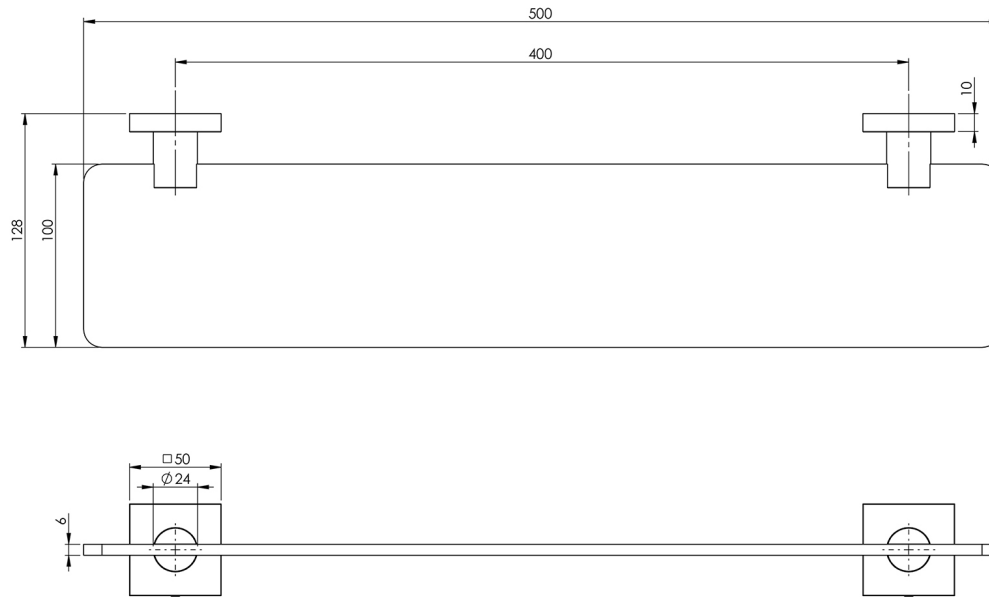

RADII

RADII GLASS SHELF SQUARE PLATE

SPECIFICATIONS

AVAILABLE IN

RS896 CHR
Chrome

INFORMATION

MAINTENANCE AND CARE:

- All surfaces should be cleaned with mild liquid detergent or soap and water.
- Do not use cream cleaners or citrus based cleaning products, as they are abrasive.
- Use of unsuitable cleaning agents may damage the surface.
- Any damage caused in this way will not be covered by warranty.