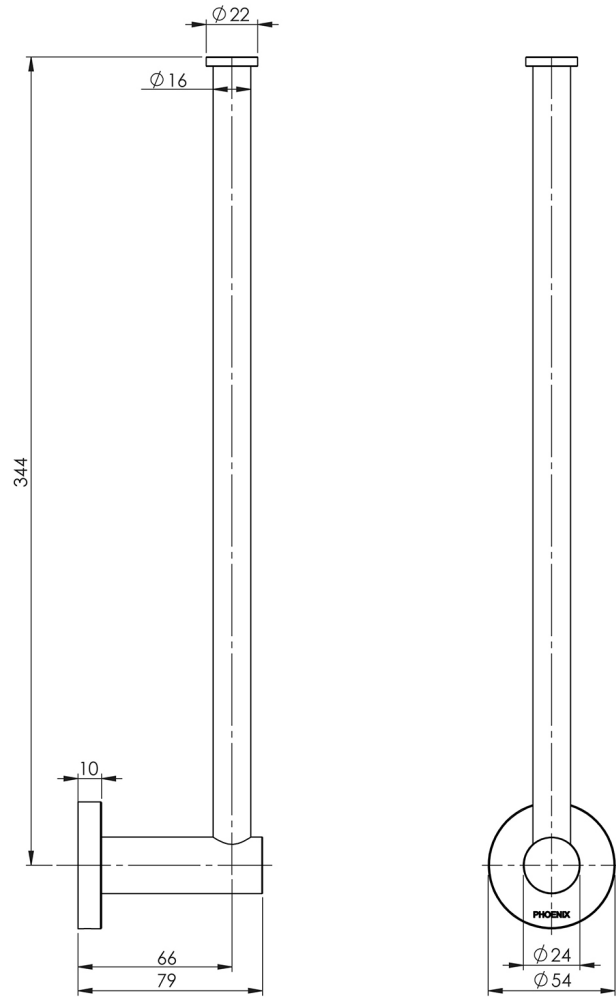

RADII

RADII SPARE TOILET ROLL HOLDER ROUND PLATE

SPECIFICATIONS

AVAILABLE IN

RA898 CHR
Chrome

INFORMATION

MAINTENANCE AND CARE:

- All surfaces should be cleaned with mild liquid detergent or soap and water.
- Do not use cream cleaners or citrus based cleaning products, as they are abrasive.
- Use of unsuitable cleaning agents may damage the surface.
- Any damage caused in this way will not be covered by warranty.