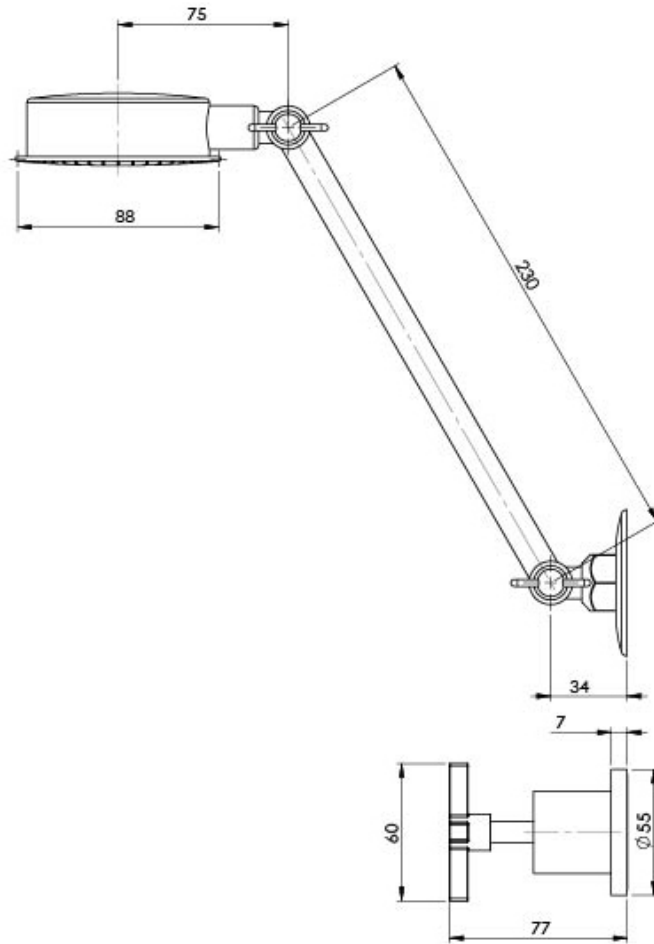

RADII

RADII SHOWER SET

SPECIFICATIONS

AVAILABLE IN

RA220 CHR
Chrome

INFORMATION

Temperature Rating
1 - 75°C

Pressure Rating
150 - 500kPa