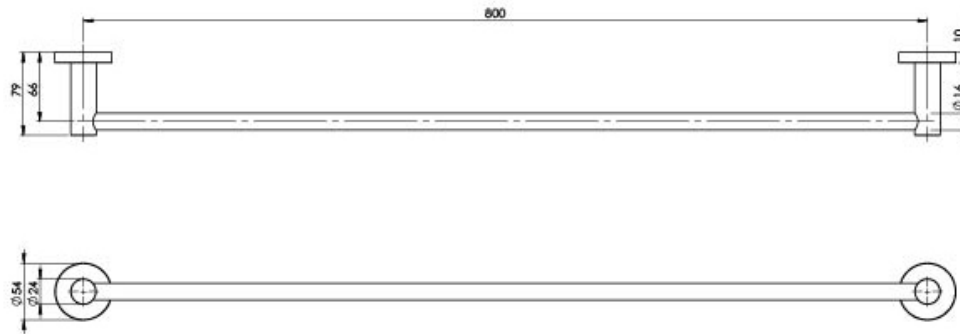

## RADII SINGLE TOWEL RAIL 800MM ROUND PLATE

## SPECIFICATIONS