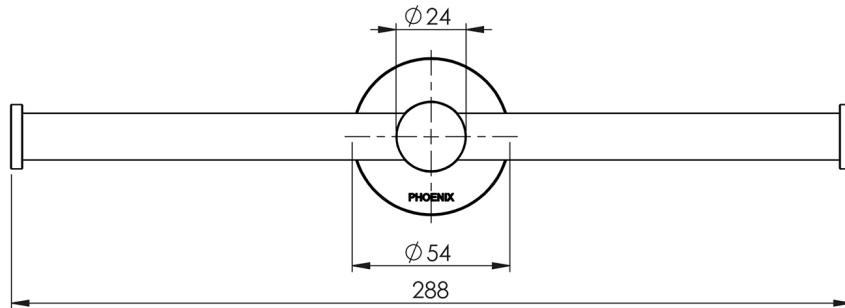

RADII

RADII DOUBLE TOILET ROLL HOLDER ROUND PLATE

SPECIFICATIONS

AVAILABLE IN

RA891 CHR
Chrome

INFORMATION

MAINTENANCE AND CARE:

- All surfaces should be cleaned with mild liquid detergent or soap and water.
- Do not use cream cleaners or citrus based cleaning products, as they are abrasive.
- Use of unsuitable cleaning agents may damage the surface.
- Any damage caused in this way will not be covered by warranty.

Please visit <https://www.phoenixtapware.com.au/warranty> to view the full warranty