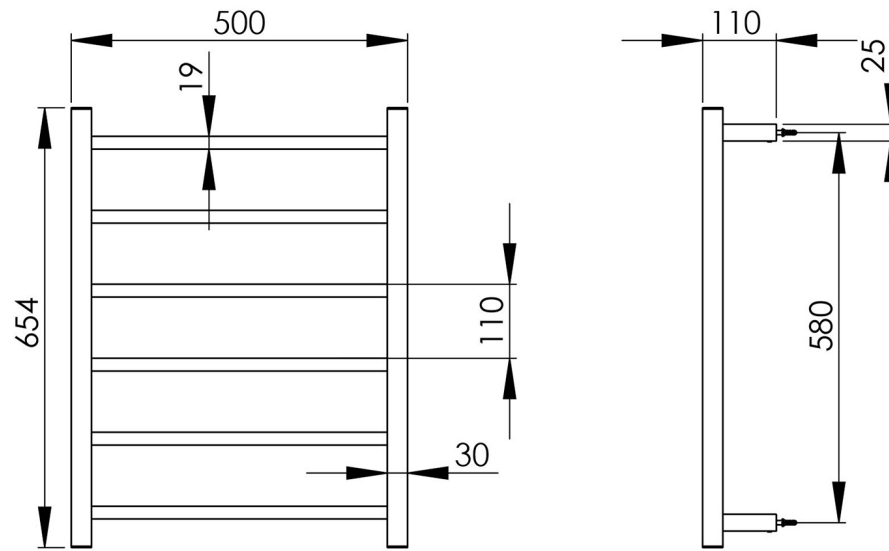

ARGO

ARGO TOWEL LADDER 650MM S / S

SPECIFICATIONS

AVAILABLE IN

AR871 SS
Stainless
Steel

INFORMATION

MAINTENANCE AND CARE:

- All surfaces should be cleaned with mild liquid detergent or soap and water.
- Do not use cream cleaners or citrus based cleaning products, as they are abrasive.
- Use of unsuitable cleaning agents may damage the surface.
- Any damage caused in this way will not be covered by warranty.