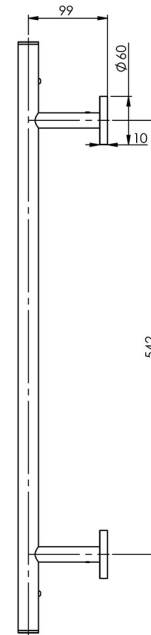

RADII

RADII TOWEL LADDER 550 X 740MM ROUND PLATE

SPECIFICATIONS

AVAILABLE IN

RA870 CHR
Chrome

RA870 BN
Brushed
Nickel

RA870 MB
Matte Black

INFORMATION