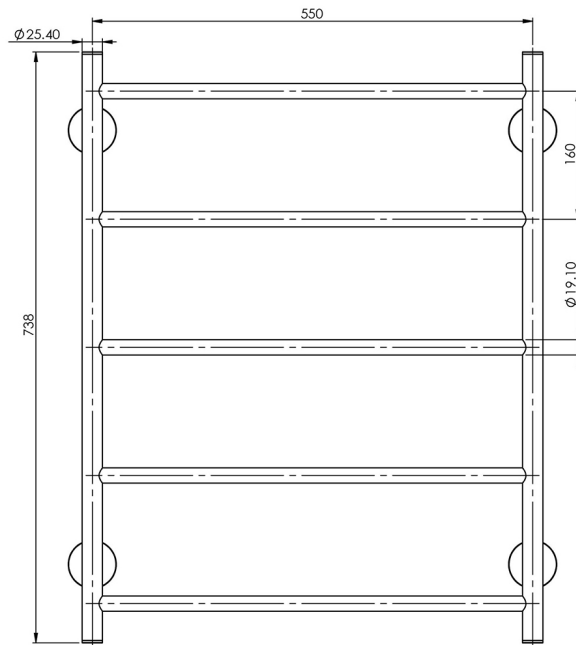

RADII

RADII TOWEL LADDER 550 X 740MM ROUND PLATE

SPECIFICATIONS

AVAILABLE IN

RA870 CHR
Chrome

RA870 BN
Brushed
Nickel

RA870 MB
Matte Black

INFORMATION