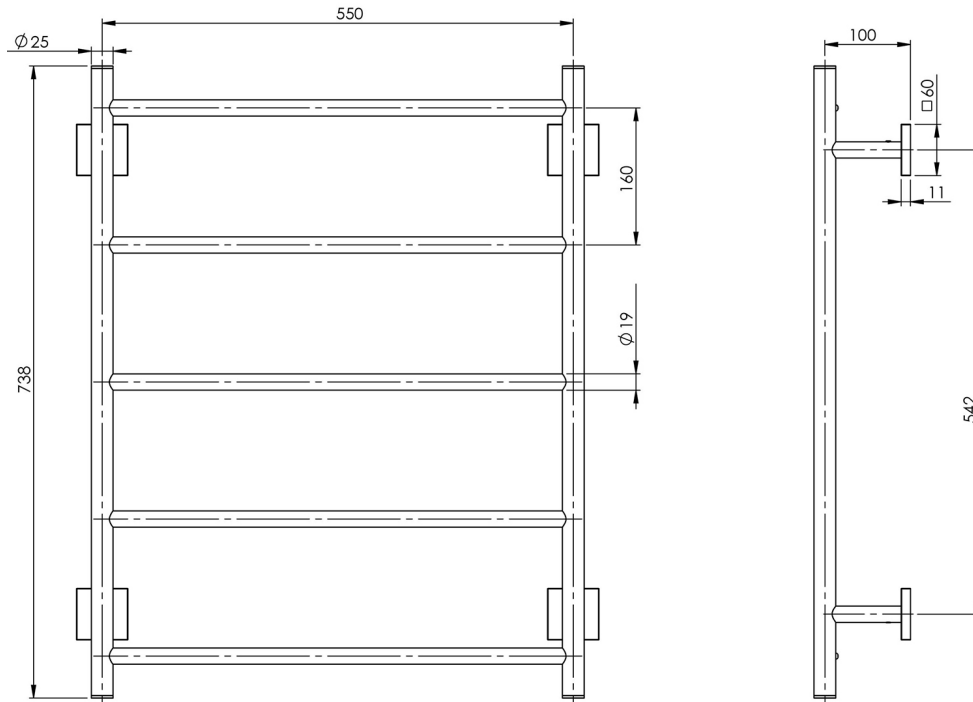

RADII

RADII TOWEL LADDER 550 X 740MM SQUARE PLATE

SPECIFICATIONS

AVAILABLE IN

RS870 CHR
Chrome

RS870 BN
Brushed
Nickel

RS870 MB
Matte Black

INFORMATION

MAINTENANCE AND CARE:

- All surfaces should be cleaned with mild liquid detergent or soap and water.
- Do not use cream cleaners or citrus based cleaning products, as they are abrasive.
- Use of unsuitable cleaning agents may damage the surface.
- Any damage caused in this way will not be covered by warranty.

Please visit <https://www.phoenixtapware.com.au/warranty> to view the full warranty