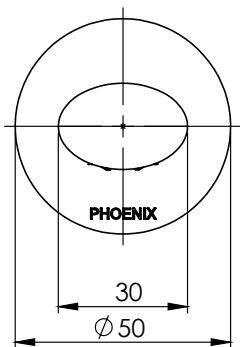

PLEASE [CLICK HERE](#) TO VIEW FULL WARRANTY

While we aim to ensure the specifications shown are correct at time of printing, Phoenix Tapware reserves the right to make modifications without prior notice. Always use the physical product measurements for mark-ups and roughing-in as the line drawing shown may differ from the actual product over time. All measurements are shown in millimetres. Some colours may vary across product types due to differing construction materials. Printed images are a representation only and the colour or finish may vary from the actual product.

www.phoenixtapware.com.au
03 9780 4200