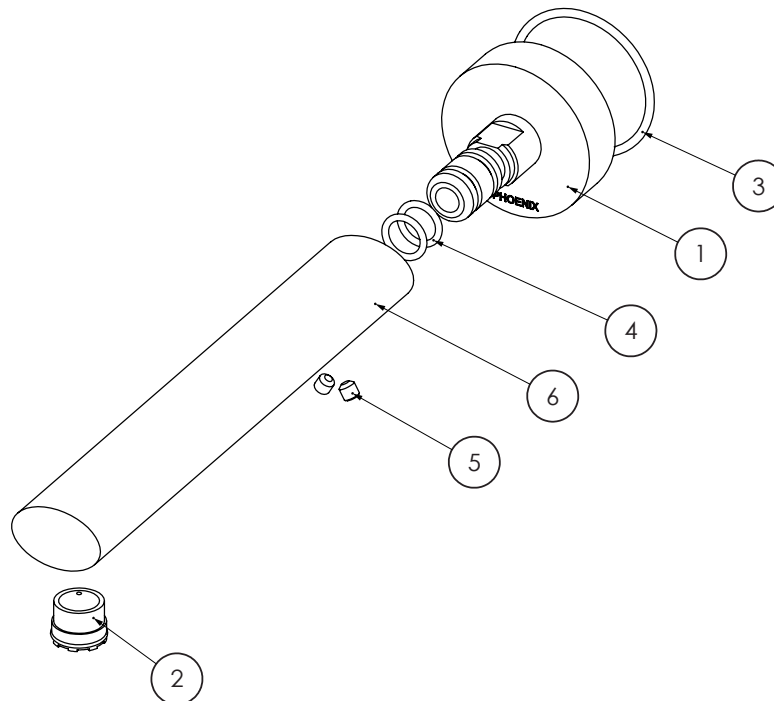

MATTE BLACK

WELS:

N/A

PARTS LIST

1. DRESS PLATE
2. AERATOR
3. O-RING 43X2.5MM
4. O-RING 11X2.0MM
5. GRUB SCREW M5X5
6. SPOUT

MAINTENANCE AND CARE:

- All surfaces should be cleaned with mild liquid detergent or soap and water.
- Do not use cream cleaners or citrus based cleaning products, as they are abrasive.
- Use of unsuitable cleaning agents may damage the surface. Any damage caused in this way will not be covered by warranty.

PACKAGING INCLUDES

- 1 x Spout
- 1 x Dress plate
- 1 x Installation kit
- 1 x Installation instructions
- 1 x Warranty card

PLEASE [CLICK HERE](#) TO VIEW FULL WARRANTY

While we aim to ensure the specifications shown are correct at time of printing, Phoenix Tapware reserves the right to make modifications without prior notice. Always use the physical product measurements for mark-ups and roughing-in as the line drawing shown may differ from the actual product over time. All measurements are shown in millimetres. Some colours may vary across product types due to differing construction materials. Printed images are a representation only and the colour or finish may vary from the actual product.