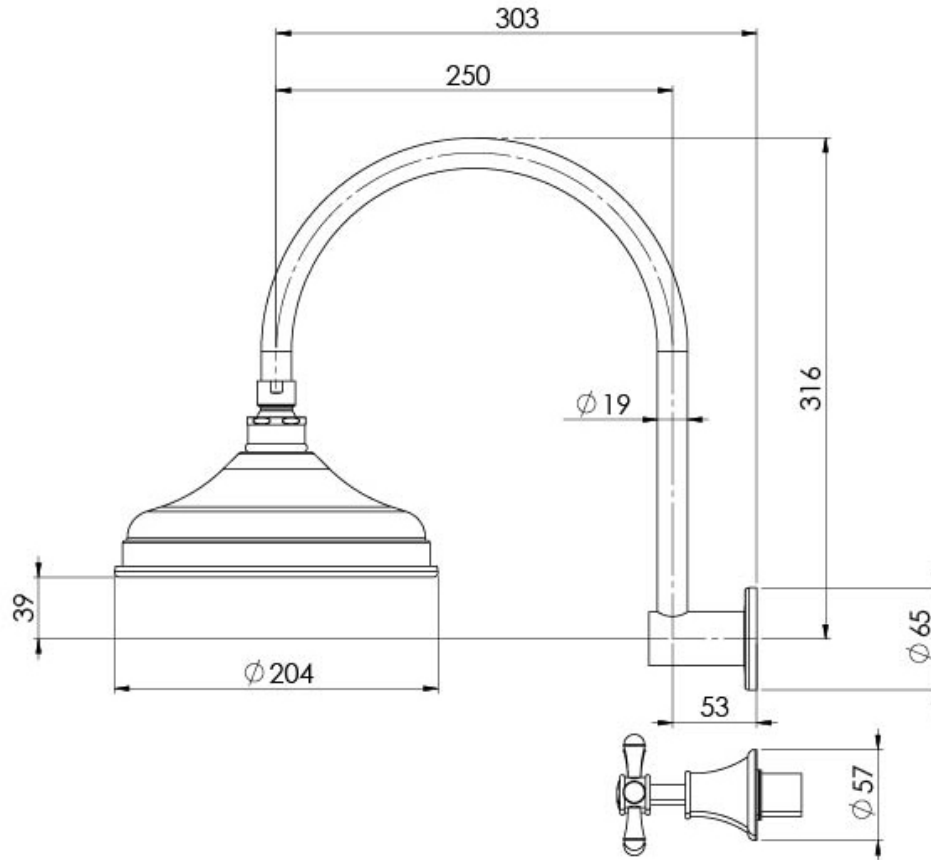

NOSTALGIA

NOSTALGIA SHOWER SET

SPECIFICATIONS

AVAILABLE IN

NS121 CHR
Chrome

INFORMATION

Temperature Rating
1 - 75°C

Pressure Rating
150 - 500kPa