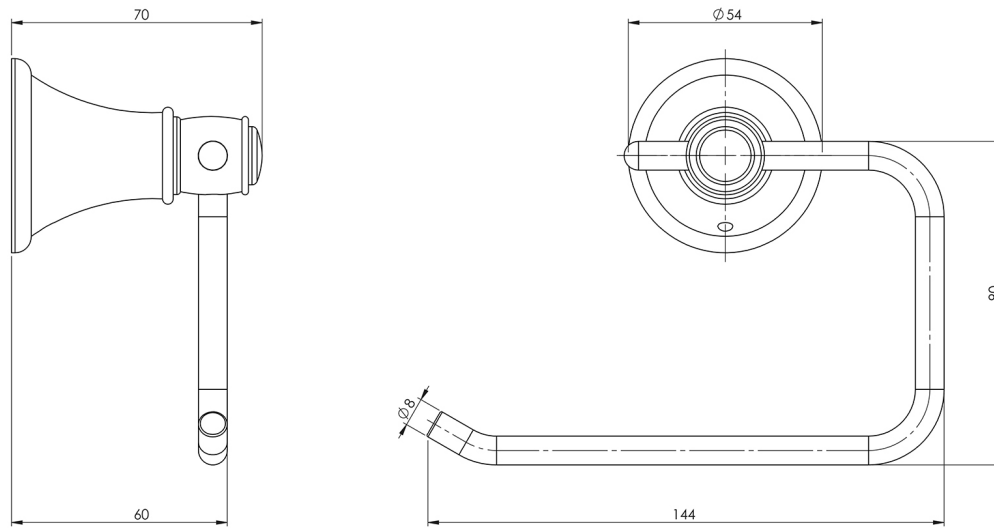

NOSTALGIA

NOSTALGIA TOILET ROLL HOLDER

SPECIFICATIONS

AVAILABLE IN

NS892 CHR
Chrome

NS892-40
Brushed
Nickel

NS892-33
Antique
Black

INFORMATION