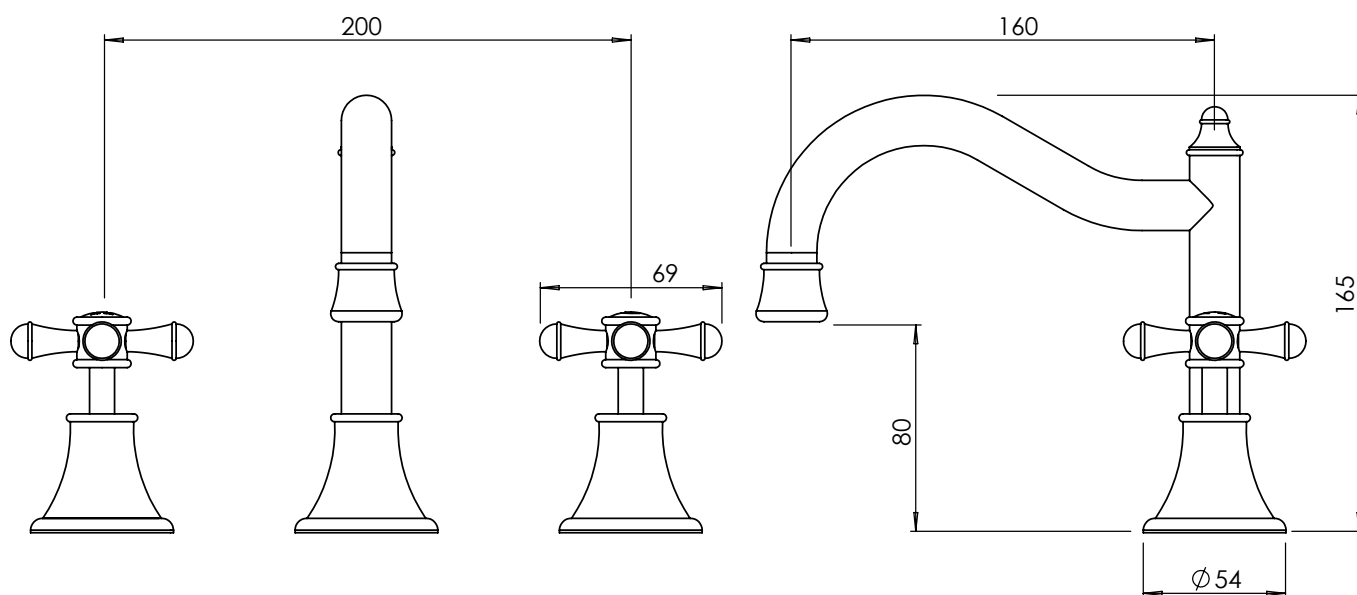

NOSTALGIA

BASIN SET SHEPHERDS CROOK

PRODUCT CODE: NS104 CHR
 FINISH: CHROME
 WELS: 5 STAR - 5.0 LT/MIN

INFORMATION:

TEMPERATURE RATING: MIN 1° - MAX 75°
 PRESSURE RATING: MIN 150 kPa - MAX 500 kPa

AVAILABLE IN:

CHROME

FOR MORE INFORMATION VISIT
www.phoenixtapware.com.au

PLEASE [CLICK HERE](#) TO VIEW FULL WARRANTY

While we aim to ensure the specifications shown are correct at time of printing, Phoenix Tapware reserves the right to make modifications without prior notice. Always use the physical product measurements for mark-ups and roughing-in as the line drawing shown may differ from the actual product over time. All measurements are shown in millimetres.