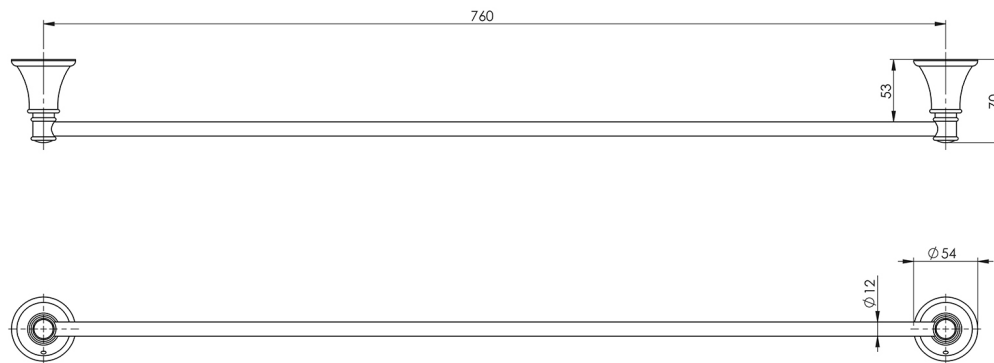

NOSTALGIA

NOSTALGIA SINGLE TOWEL RAIL 760MM

SPECIFICATIONS

AVAILABLE IN

NS802 CHR
Chrome

NS802-40
Brushed
Nickel

NS802-33
Antique
Black

INFORMATION