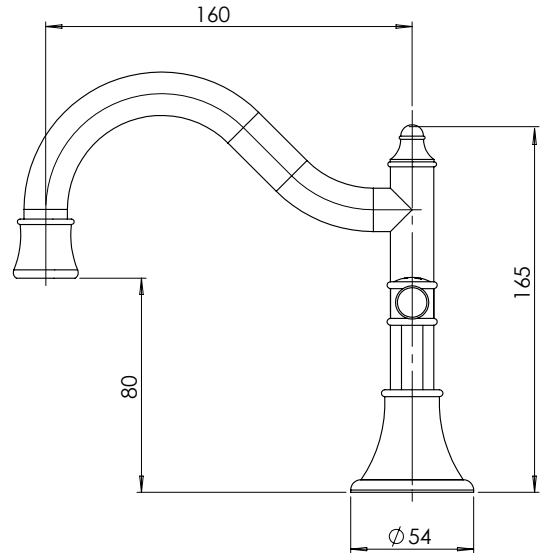

### BASIN SET SHEPHERDS CROOK

PRODUCT CODE: NSI04L CHR  
 FINISH: CHROME  
 WELS: 5 STAR - 5.0 LT/MIN

#### INFORMATION:

TEMPERATURE RATING: MIN 1° - MAX 75°  
 PRESSURE RATING: MIN 150 kPa - MAX 500 kPa

AVAILABLE IN:

FOR MORE INFORMATION VISIT  
[www.phoenixtapware.com.au](http://www.phoenixtapware.com.au)

PLEASE [CLICK HERE](#) TO VIEW FULL WARRANTY

While we aim to ensure the specifications shown are correct at time of printing, Phoenix Tapware reserves the right to make modifications without prior notice. Always use the physical product measurements for mark-ups and roughing-in as the line drawing shown may differ from the actual product over time. All measurements are shown in millimetres.