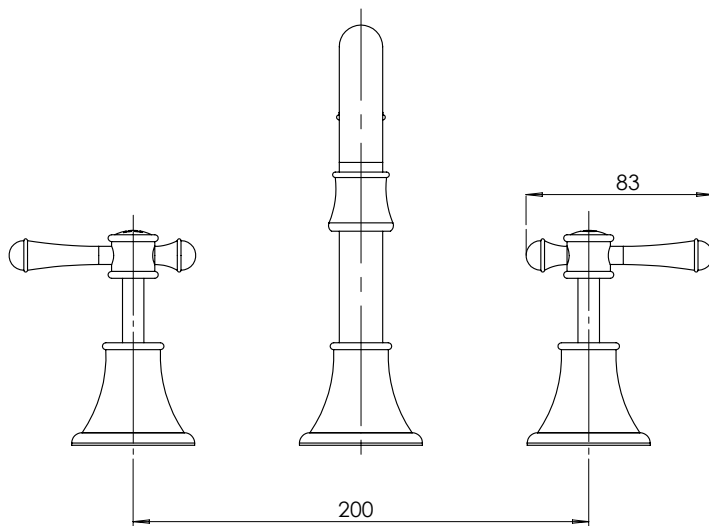

### BASIN SET SHEPHERDS CROOK

PRODUCT CODE: NSI04L CHR  
 FINISH: CHROME  
 WELS: 5 STAR - 5.0 LT/MIN

#### INFORMATION:

TEMPERATURE RATING: MIN 1° - MAX 75°  
 PRESSURE RATING: MIN 150 kPa - MAX 500 kPa

AVAILABLE IN:

FOR MORE INFORMATION VISIT  
[www.phoenixtapware.com.au](http://www.phoenixtapware.com.au)

PLEASE [CLICK HERE](#) TO VIEW FULL WARRANTY

While we aim to ensure the specifications shown are correct at time of printing, Phoenix Tapware reserves the right to make modifications without prior notice. Always use the physical product measurements for mark-ups and roughing-in as the line drawing shown may differ from the actual product over time. All measurements are shown in millimetres.