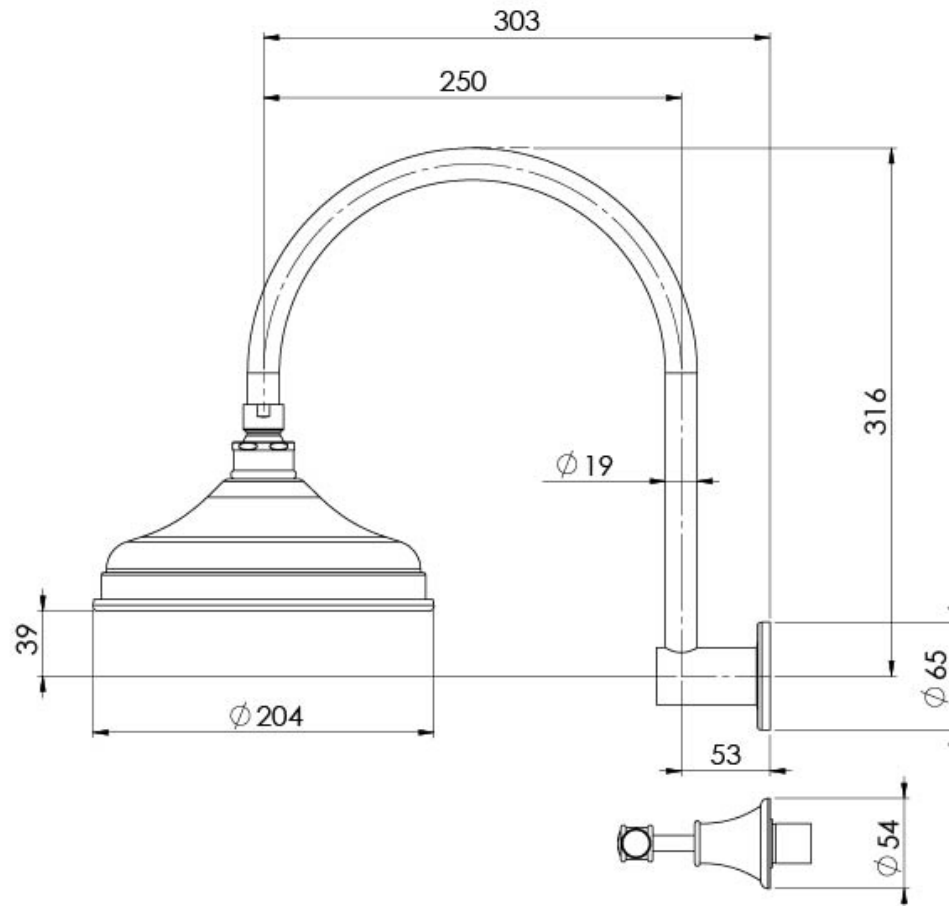

NOSTALGIA

NOSTALGIA LEVER SHOWER SET

SPECIFICATIONS

AVAILABLE IN

NS121L CHR
Chrome

NS121L-40
Brushed
Nickel

INFORMATION

Temperature Rating
1 - 75°C