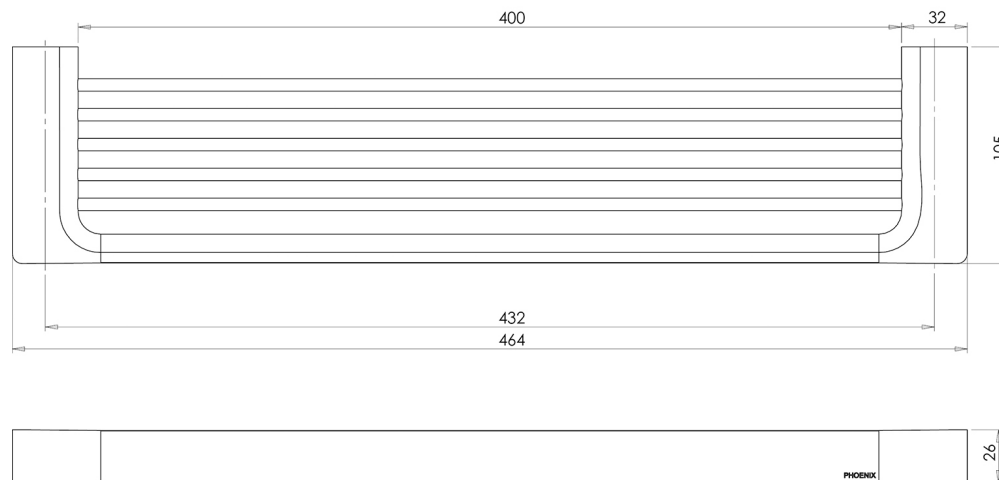

GLOSS

GLOSS SHOWER SHELF

SPECIFICATIONS

AVAILABLE IN

GS896
Chrome

GS896-40
Brushed
Nickel

GS896 MB
Matte Black

GS896-12
Brushed
Gold

INFORMATION

MAINTENANCE AND CARE:

- All surfaces should be cleaned with mild liquid detergent or soap and water.
- Do not use cream cleaners or citrus based cleaning products, as they are abrasive.
- Use of unsuitable cleaning agents may damage the surface.
- Any damage caused in this way will not be covered by warranty.

Please visit <https://www.phoenixtapware.com.au/warranty> to view the full warranty