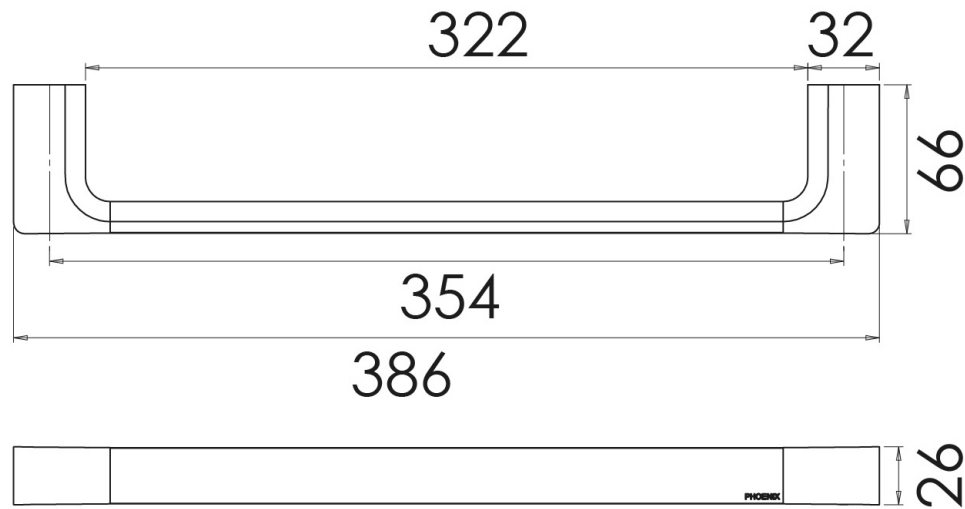

GLOSS

GLOSS HAND TOWEL RAIL

SPECIFICATIONS

AVAILABLE IN

GS893
Chrome

GS893-40
Brushed
Nickel

GS893 MB
Matte Black

GS893-12
Brushed
Gold