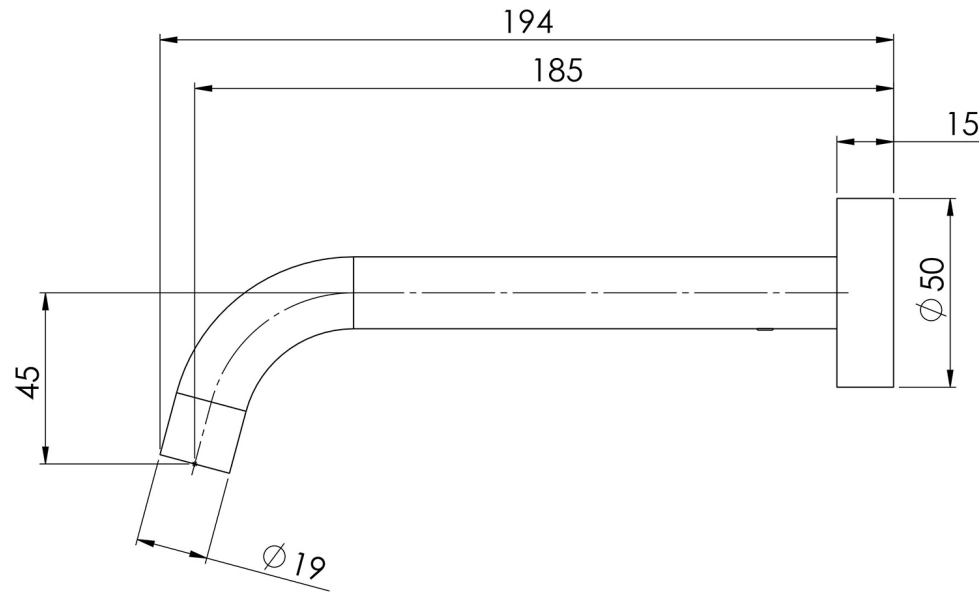

VIVID SLIMLINE

VIVID SLIMLINE WALL BASIN OUTLET 180MM CURVED

SPECIFICATIONS

AVAILABLE IN

VS774 CHR
Chrome

VS774 BN
Brushed
Nickel

VS774 GM
Gun Metal

VS774 MB
Matte Black