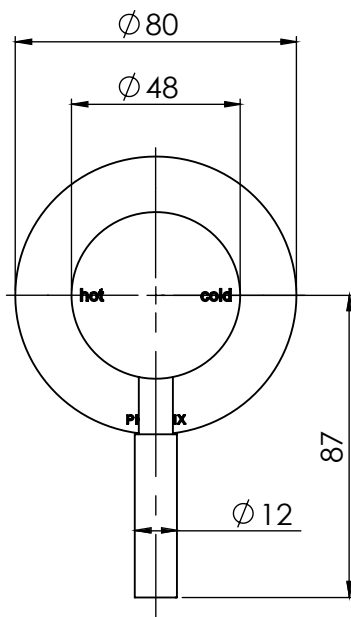

PLEASE [CLICK HERE TO VIEW FULL WARRANTY](#)

While we aim to ensure the specifications shown are correct at time of printing, Phoenix Tapware reserves the right to make modifications without prior notice. Always use the physical product measurements for mark-ups and roughing-in as the line drawing shown may differ from the actual product over time. All measurements are shown in millimetres.

#### PARTS LIST

1. GRUB SCREW M5X6MM
2. MIXER HANDLE
3. BACKPLATE
4. O-RING 44X2.5MM
5. BREECH
6. 35MM CARTRIDGE
7. MIXER BODY
8. MIXER LOCKNUT M37X1.5MM
9. MIXER DOME
10. PIN LEVER
11. O-RING 33X2.0MM
12. O-RING 6.6X1.0MM