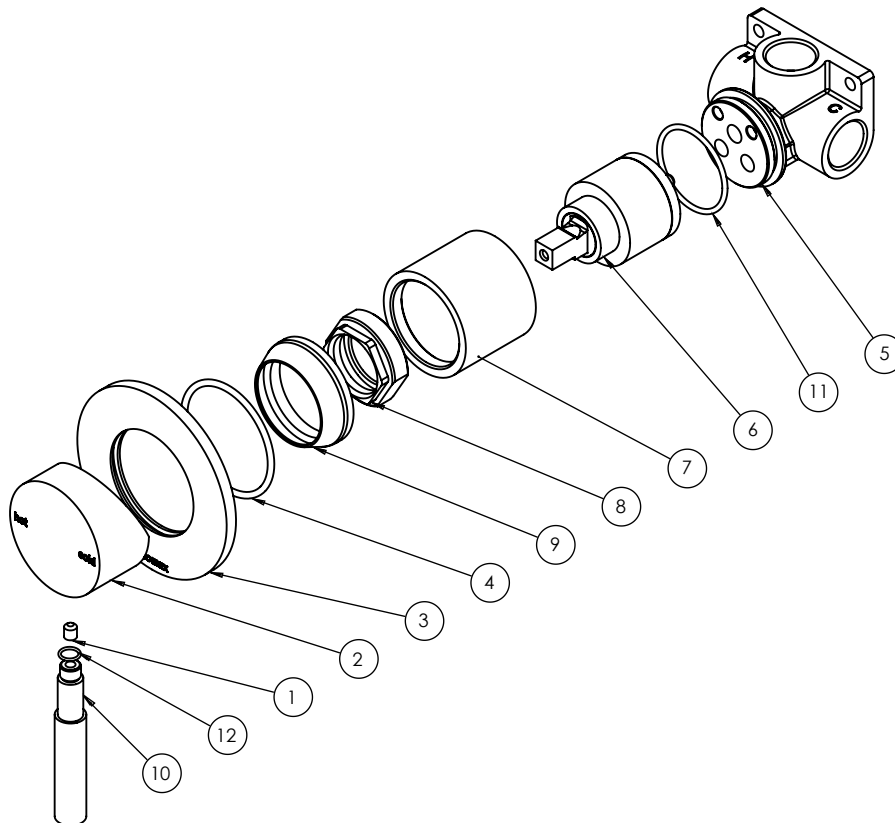

#### PARTS LIST

1. GRUB SCREW M5X6MM
2. MIXER HANDLE
3. BACKPLATE
4. O-RING 44X2.5MM
5. BREECH
6. 35MM CARTRIDGE
7. MIXER BODY
8. MIXER LOCKNUT M37X1.5MM
9. MIXER DOME
10. PIN LEVER
11. O-RING 33X2.0MM
12. O-RING 6.6X1.0MM