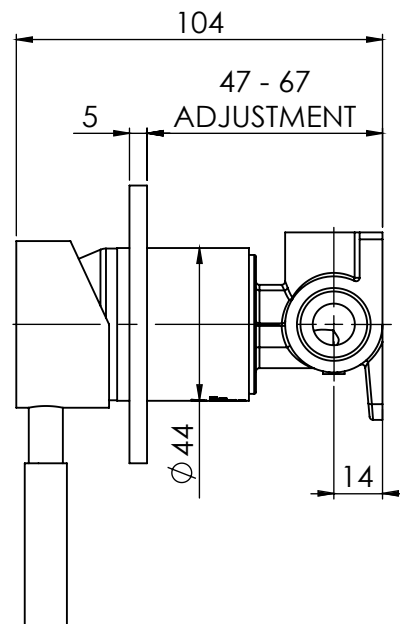

PLEASE [CLICK HERE TO VIEW FULL WARRANTY](#)

While we aim to ensure the specifications shown are correct at time of printing, Phoenix Tapware reserves the right to make modifications without prior notice. Always use the physical product measurements for mark-ups and roughing-in as the line drawing shown may differ from the actual product over time. All measurements are shown in millimetres.

#### PARTS LIST

1. GRUB SCREW M5X6MM
2. MIXER HANDLE
3. BACKPLATE
4. O-RING 44X2.5MM
5. BREECH
6. 35MM CARTRIDGE
7. MIXER BODY
8. MIXER LOCKNUT M37X1.5MM
9. MIXER DOME
10. PIN LEVER
11. O-RING 33X2.0MM
12. O-RING 6.6X1.0MM