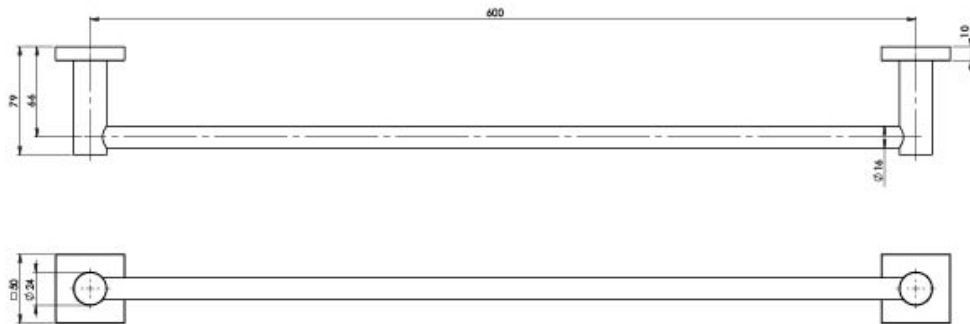

RADII

RADII SINGLE TOWEL RAIL 600MM SQUARE PLATE

SPECIFICATIONS

AVAILABLE IN

RS804 CHR
Chrome

RS804 BN
Brushed
Nickel

RS804 GM
Gun Metal

RS804 MB
Matte Black