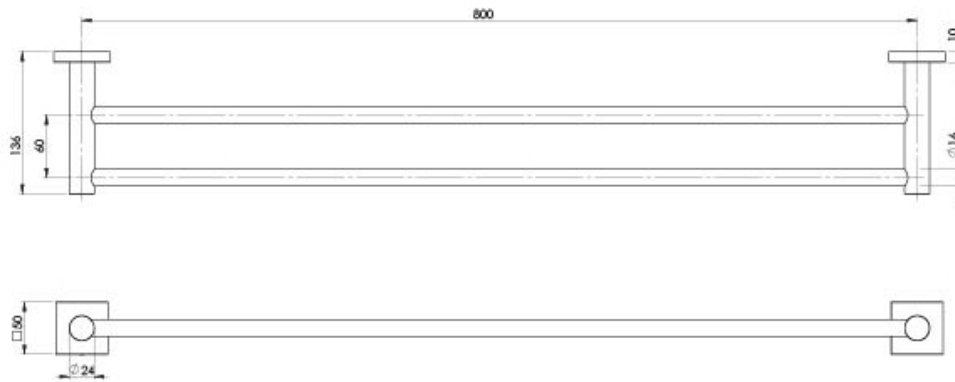

RADII

RADII DOUBLE TOWEL RAIL 800MM SQUARE PLATE

SPECIFICATIONS

AVAILABLE IN

RS812 CHR
Chrome

RS812 BN
Brushed
Nickel

RS812 GM
Gun Metal

RS812 MB
Matte Black