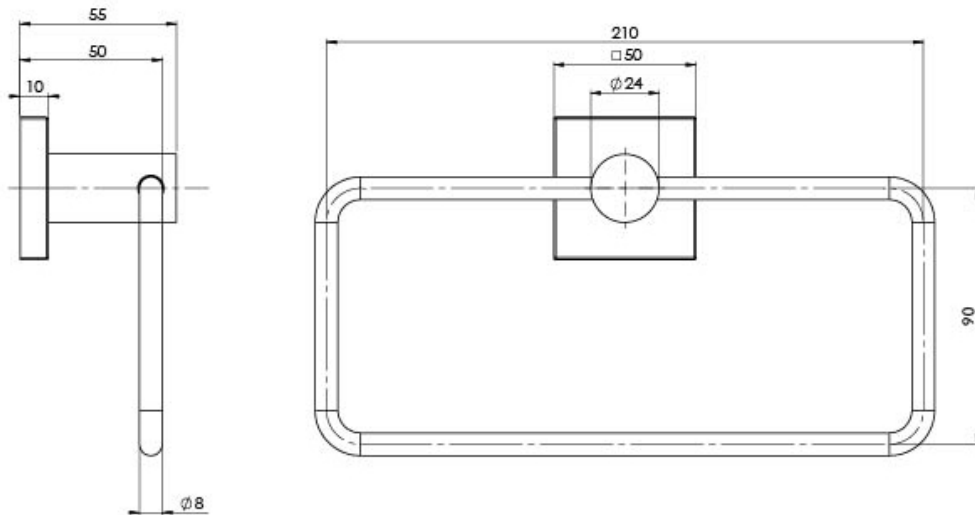

RADII

RADII HAND TOWEL HOLDER SQUARE PLATE

SPECIFICATIONS

AVAILABLE IN

RS893 CHR
Chrome

RS893 BN
Brushed
Nickel

RS893 GM
Gun Metal

RS893 MB
Matte Black