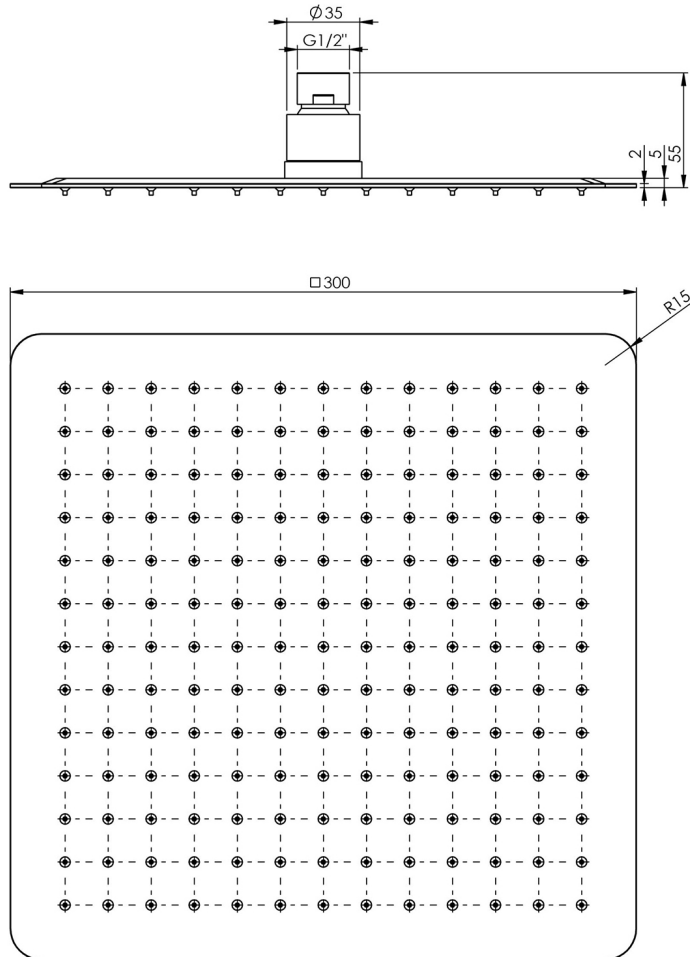

VIVID SLIMLINE

VIVID SLIMLINE SHOWER ROSE 300MM SLIMLINE SQUARE

SPECIFICATIONS

AVAILABLE IN

VS5001-50
Stainless
Steel

INFORMATION

Temperature Rating
1 - 75°C

Pressure Rating
150 - 500kPa