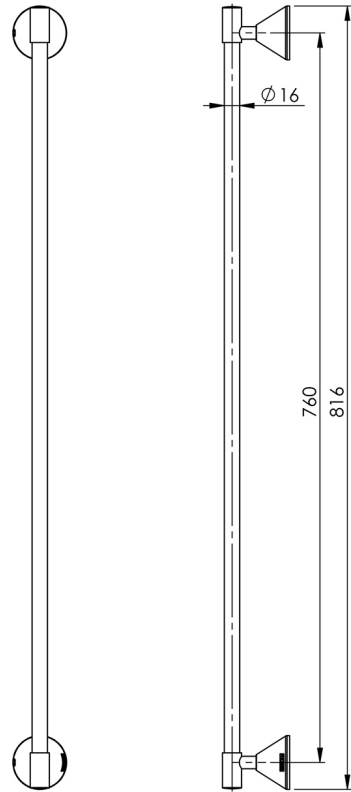

IVY

IVY SINGLE TOWEL RAIL 760MM

SPECIFICATIONS

AVAILABLE IN

YV802 CHR
Chrome

INFORMATION

MAINTENANCE AND CARE:

- All surfaces should be cleaned with mild liquid detergent or soap and water.
- Do not use cream cleaners or citrus based cleaning products, as they are abrasive.
- Use of unsuitable cleaning agents may damage the surface.
- Any damage caused in this way will not be covered by warranty.