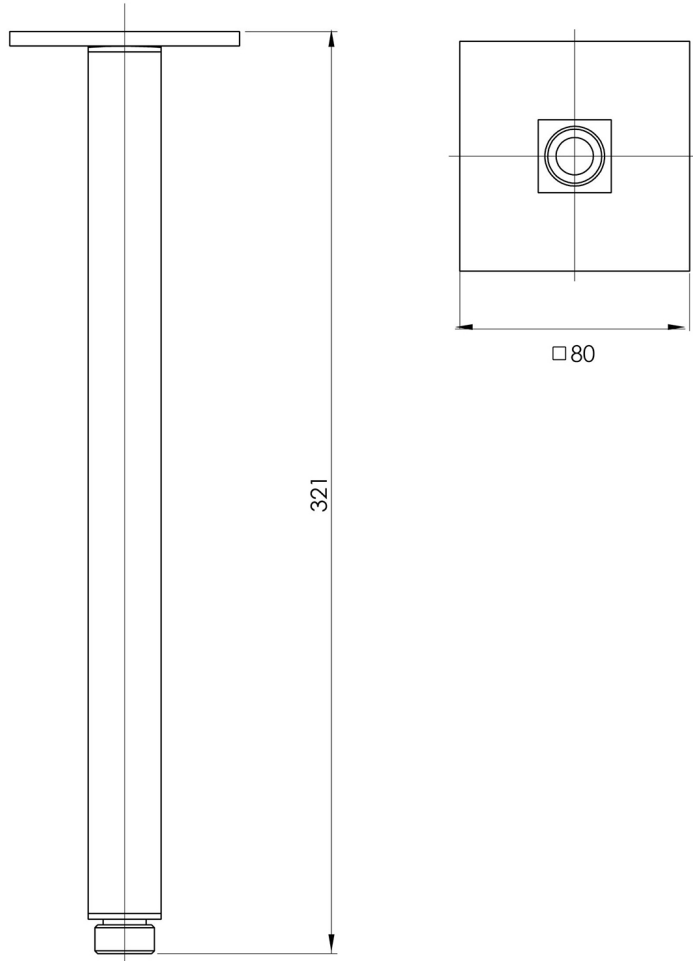

LEXI

LEXI CEILING ARM 300MM

SPECIFICATIONS

AVAILABLE IN

LE6091-00
Chrome

LE6091-40
Brushed
Nickel

LE6091-30
Gun Metal

LE6091-10
Matte Black