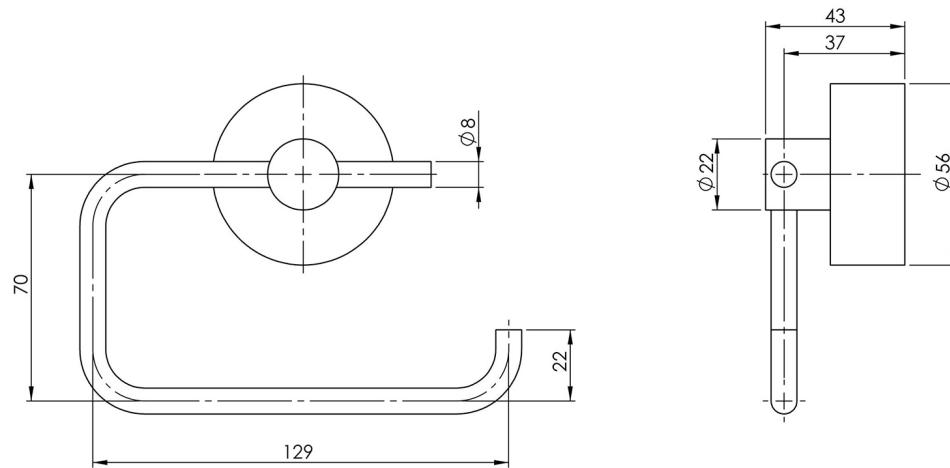

VIVID

VIVID TOILET ROLL HOLDER

SPECIFICATIONS

AVAILABLE IN

VA892 CHR
Chrome

INFORMATION

MAINTENANCE AND CARE:

- All surfaces should be cleaned with mild liquid detergent or soap and water.
- Do not use cream cleaners or citrus based cleaning products, as they are abrasive.
- Use of unsuitable cleaning agents may damage the surface.
- Any damage caused in this way will not be covered by warranty.