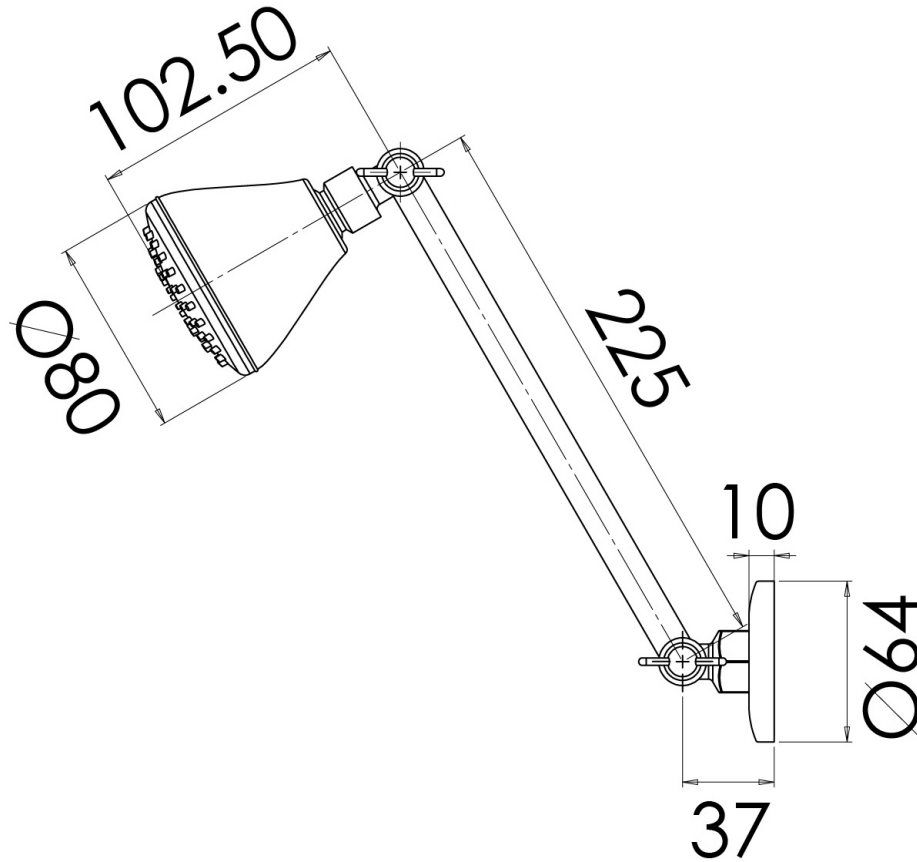

IVY

IVY SHOWER ARM & ROSE

SPECIFICATIONS

AVAILABLE IN

YV5101-00
Chrome

INFORMATION

Temperature Rating
1 - 75°C

Pressure Rating
150 - 500kPa