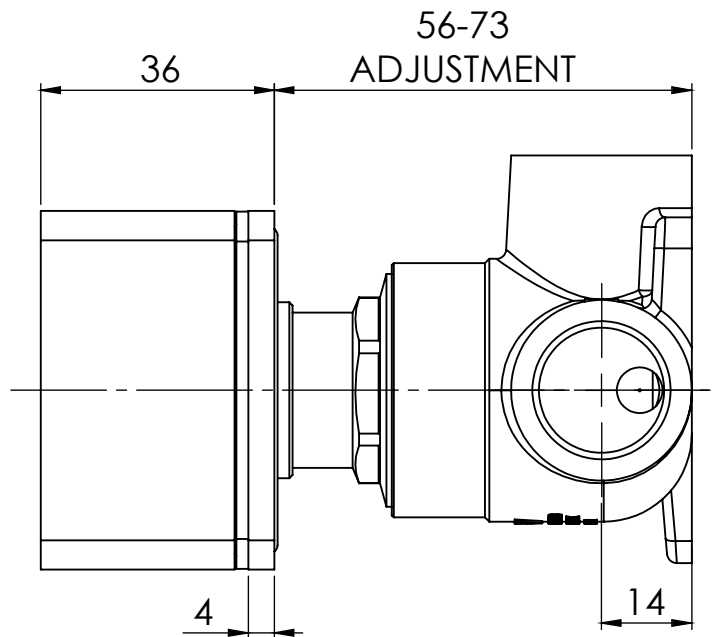

PHOENIX

SPECIFICATIONS

ALIA

SHOWER WALL / MIXER

PRODUCT CODE:	110-7800-00
FINISH:	CHROME
WELS:	N/A

INFORMATION:

TEMPERATURE RATING:	MIN 1° - MAX 75°
PRESSURE RATING:	MIN 150 kPa - MAX 500 kPa

ALSO AVAILABLE IN:

FOR MORE INFORMATION VISIT www.phoenixtapware.com.au

PLEASE [CLICK HERE TO VIEW FULL WARRANTY](#)

While we aim to ensure the specifications shown are correct at time of printing, Phoenix Tapware reserves the right to make modifications without prior notice. Always use the physical product measurements for mark-ups and roughing-in as the line drawing shown may differ from the actual product over time. All measurements are shown in millimetres.

www.phoenixtapware.com.au
03 9780 4200

PHOENIX

SPECIFICATIONS

ALIA

SHOWER WALL / MIXER

PRODUCT CODE:

110-7800-00

FINISH:

While we aim to ensure the specifications shown are correct at time of printing, Phoenix Tapware reserves the right to make modifications without prior notice. Always use the physical product measurements for mark-ups and roughing-in as the line drawing shown may differ from the actual product over time. All measurements are shown in millimetres.