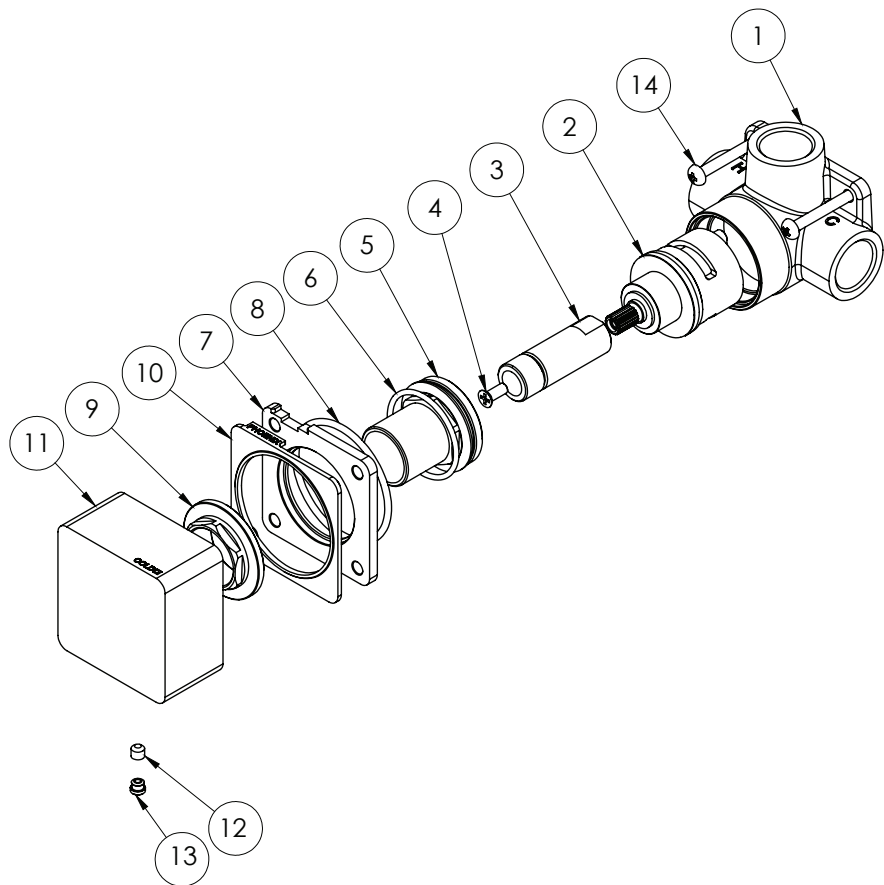

CHROME

WELS:

N/A

PARTS LIST

1. WALL MIXER BODY
2. 33MM PROGRESSIVE CARTRIDGE
3. SPINDLE EXTENSION
4. SCREW
5. CARTRIDGE LOCKNUT
6. O-RING 32X2.0MM
7. DRESS PLATE
8. O-RING 45 X2.5MM
9. MIXER LOCKNUT
10. PLASTIC SPACER
11. MIXER HANDLE
12. GRUB SCREW M5X5
13. GRUB SCREW CAP
14. SCREW

While we aim to ensure the specifications shown are correct at time of printing, Phoenix Tapware reserves the right to make modifications without prior notice. Always use the physical product measurements for mark-ups and roughing-in as the line drawing shown may differ from the actual product over time. All measurements are shown in millimetres.