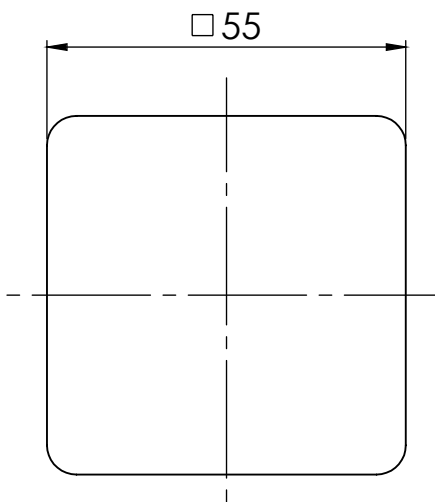

PHOENIX

SPECIFICATIONS

ALIA

SHOWER WALL / MIXER

PRODUCT CODE:	110-7800-00
FINISH:	CHROME
WELS:	N/A

INFORMATION:

TEMPERATURE RATING:	MIN 1° - MAX 75°
PRESSURE RATING:	MIN 150 kPa - MAX 500 kPa

ALSO AVAILABLE IN:

FOR MORE INFORMATION VISIT www.phoenixtapware.com.au

PLEASE [CLICK HERE TO VIEW FULL WARRANTY](#)

While we aim to ensure the specifications shown are correct at time of printing, Phoenix Tapware reserves the right to make modifications without prior notice. Always use the physical product measurements for mark-ups and roughing-in as the line drawing shown may differ from the actual product over time. All measurements are shown in millimetres.

www.phoenixtapware.com.au
03 9780 4200

PHOENIX

SPECIFICATIONS

ALIA

SHOWER WALL / MIXER

PRODUCT CODE:

110-7800-00

FINISH: