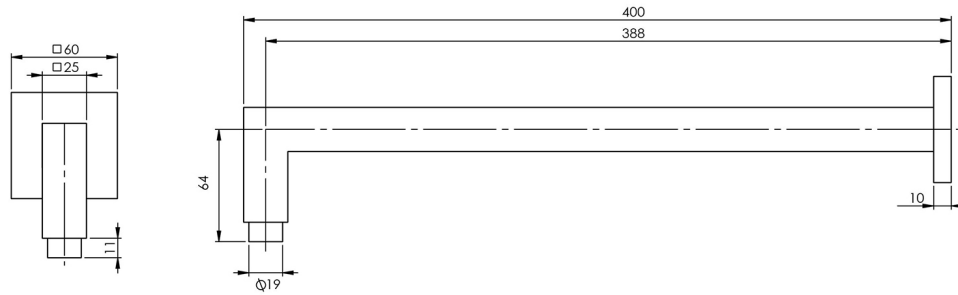

LEXI

LEXI SHOWER ARM 400MM SQUARE

SPECIFICATIONS

AVAILABLE IN

LE6000-00
Chrome

LE6000-40
Brushed
Nickel

LE6000-30
Gun Metal

LE6000-10
Matte Black