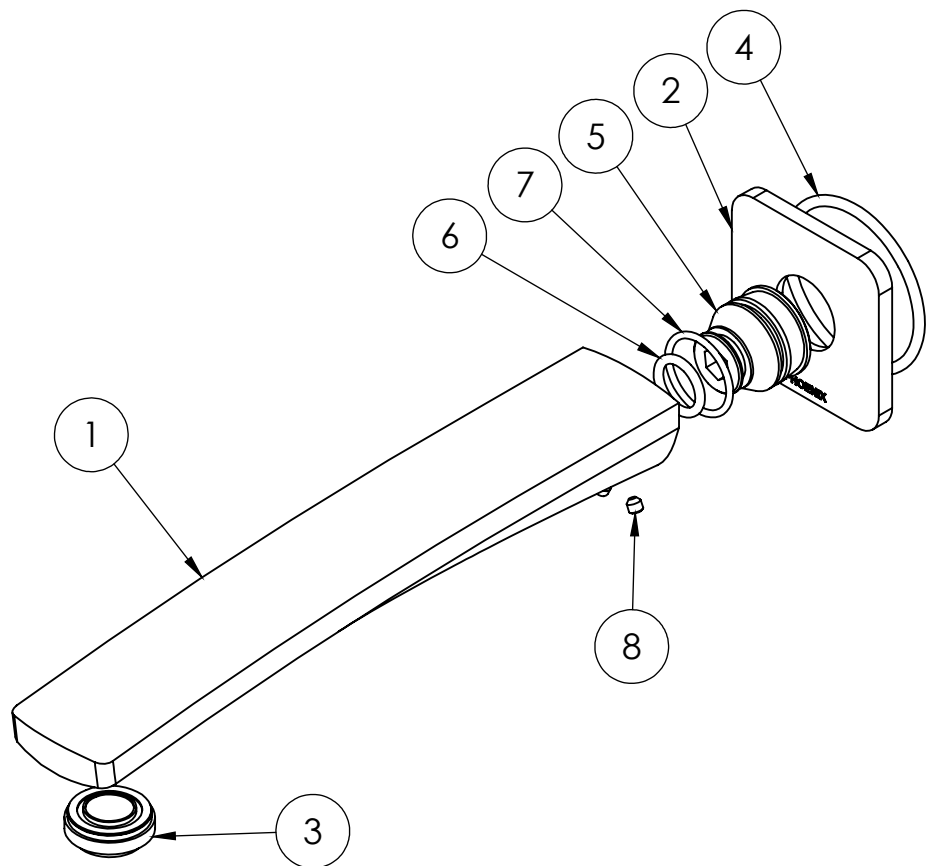

FINISH:

CHROME

WELS:

N/A

PARTS LIST

1. OUTLET
2. DRESS PLATE
3. AERATOR
4. O-RING 46X3.0
5. ADAPTOR
6. O-RING 13X2.6
7. O-RING 21X1.9
8. GRUB SCREW M4

MAINTENANCE AND CARE:

- All surfaces should be cleaned with mild liquid detergent or soap and water.
- Do not use cream cleaners or citrus based cleaning products, as they are abrasive.
- Use of unsuitable cleaning agents may damage the surface. Any damage caused in this way will not be covered by warranty.

PACKAGING INCLUDES

- 1 x Spout
- 1 x Dress plate
- 1 x Installation kit
- 1 x Installation instructions
- 1 x Warranty card

PLEASE [CLICK HERE TO VIEW FULL WARRANTY](#)

While we aim to ensure the specifications shown are correct at time of printing, Phoenix Tapware reserves the right to make modifications without prior notice. Always use the physical product measurements for mark-ups and roughing-in as the line drawing shown may differ from the actual product over time. All measurements are shown in millimetres.