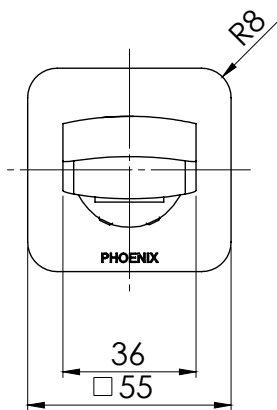

PHOENIX

SPECIFICATIONS

MEKKO

WALL BATH OUTLET 200MM

PRODUCT CODE: 115-7620-00
 FINISH: CHROME
 WELS: N/A

INFORMATION:

TEMPERATURE RATING: MIN 1° - MAX 75°
 PRESSURE RATING: MIN 150 kPa - MAX 500 kPa

AVAILABLE IN:

FOR MORE INFORMATION VISIT
www.phoenixtapware.com.au

PLEASE [CLICK HERE](#) TO VIEW FULL WARRANTY

While we aim to ensure the specifications shown are correct at time of printing, Phoenix Tapware reserves the right to make modifications without prior notice. Always use the physical product measurements for mark-ups and roughing-in as the line drawing shown may differ from the actual product over time. All measurements are shown in millimetres.