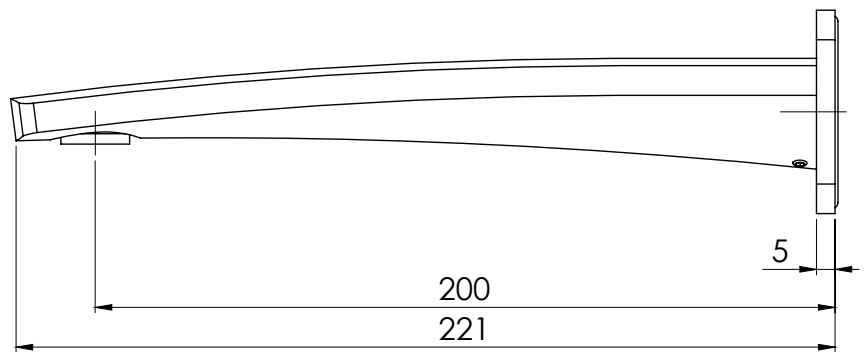

PHOENIX

SPECIFICATIONS

MEKKO

WALL BATH OUTLET 200MM

PRODUCT CODE: 115-7620-00
 FINISH: CHROME
 WELS: N/A

INFORMATION:

TEMPERATURE RATING: MIN 1° - MAX 75°
 PRESSURE RATING: MIN 150 kPa - MAX 500 kPa

AVAILABLE IN:

FOR MORE INFORMATION VISIT
www.phoenixtapware.com.au

PLEASE [CLICK HERE](#) TO VIEW FULL WARRANTY

While we aim to ensure the specifications shown are correct at time of printing, Phoenix Tapware reserves the right to make modifications without prior notice. Always use the physical product measurements for mark-ups and roughing-in as the line drawing shown may differ from the actual product over time. All measurements are shown in millimetres.