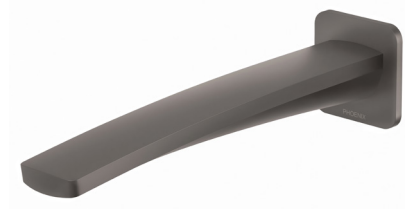

PHOENIX

SPECIFICATIONS

MEKKO

WALL BATH OUTLET 200MM

PRODUCT CODE:

115-7620-30

FINISH:

GUN METAL

WELS:

N/A