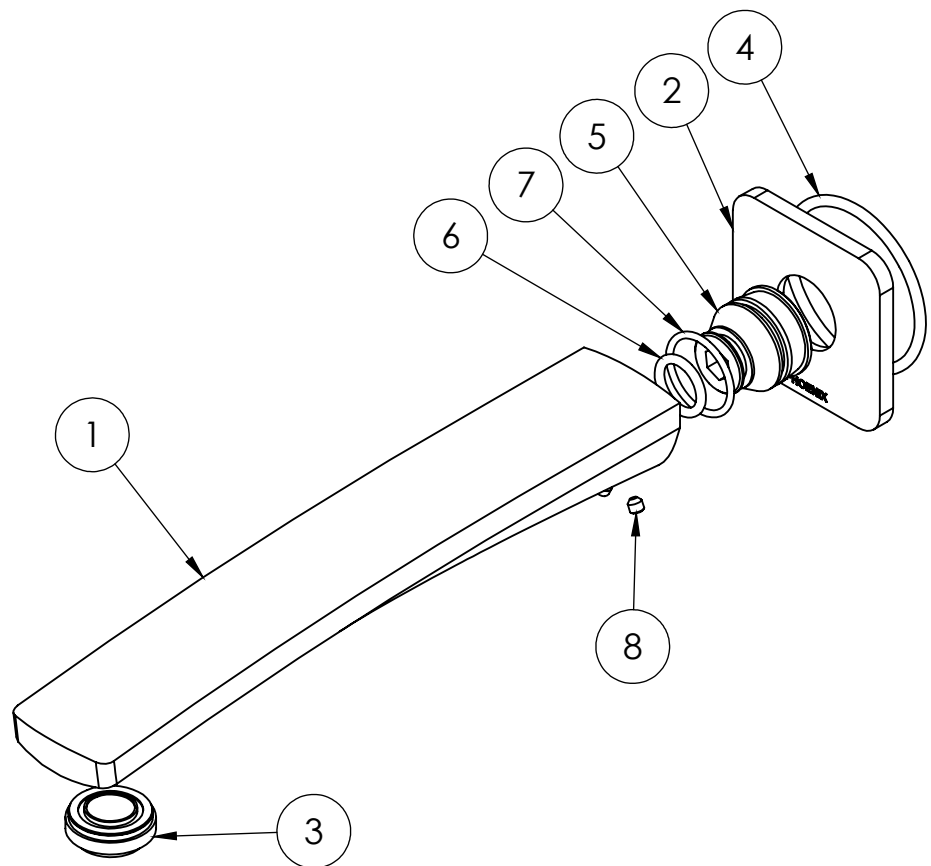

FINISH:

GUN METAL

WELS:

N/A

PARTS LIST

1. OUTLET
2. DRESS PLATE
3. AERATOR
4. O-RING 46X3.0
5. ADAPTOR
6. O-RING 13X2.6
7. O-RING 21X1.9
8. GRUB SCREW M4

MAINTENANCE AND CARE:

- All surfaces should be cleaned with mild liquid detergent or soap and water.
- Do not use cream cleaners or citrus based cleaning products, as they are abrasive.
- Use of unsuitable cleaning agents may damage the surface. Any damage caused in this way will not be covered by warranty.

PACKAGING INCLUDES

- 1 x Spout
- 1 x Dress plate
- 1 x Installation kit
- 1 x Installation instructions
- 1 x Warranty card

PLEASE [CLICK HERE TO VIEW FULL WARRANTY](#)

While we aim to ensure the specifications shown are correct at time of printing, Phoenix Tapware reserves the right to make modifications without prior notice. Always use the physical product measurements for mark-ups and roughing-in as the line drawing shown may differ from the actual product over time. All measurements are shown in millimetres.