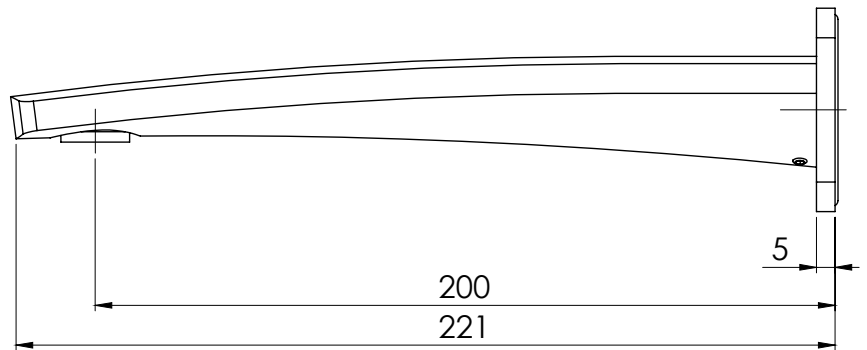

PHOENIX

SPECIFICATIONS

MEKKO

WALL BATH OUTLET 200MM

PRODUCT CODE: 115-7620-30
 FINISH: GUN METAL
 WELS: N/A

INFORMATION:

TEMPERATURE RATING: MIN 1° - MAX 75°
 PRESSURE RATING: MIN 150 kPa - MAX 500 kPa

AVAILABLE IN:

FOR MORE INFORMATION VISIT
www.phoenixtapware.com.au

PLEASE [CLICK HERE](#) TO VIEW FULL WARRANTY

While we aim to ensure the specifications shown are correct at time of printing, Phoenix Tapware reserves the right to make modifications without prior notice. Always use the physical product measurements for mark-ups and roughing-in as the line drawing shown may differ from the actual product over time. All measurements are shown in millimetres.