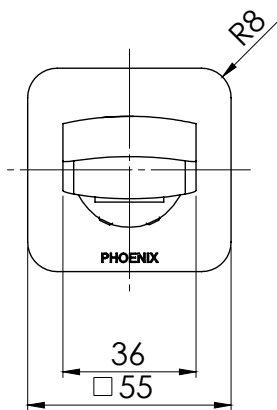

PHOENIX

SPECIFICATIONS

MEKKO

WALL BATH OUTLET 200MM

PRODUCT CODE: 115-7620-30
 FINISH: GUN METAL
 WELS: N/A

INFORMATION:

TEMPERATURE RATING: MIN 1° - MAX 75°
 PRESSURE RATING: MIN 150 kPa - MAX 500 kPa

AVAILABLE IN:

FOR MORE INFORMATION VISIT
www.phoenixtapware.com.au

PLEASE [CLICK HERE](#) TO VIEW FULL WARRANTY

While we aim to ensure the specifications shown are correct at time of printing, Phoenix Tapware reserves the right to make modifications without prior notice. Always use the physical product measurements for mark-ups and roughing-in as the line drawing shown may differ from the actual product over time. All measurements are shown in millimetres.