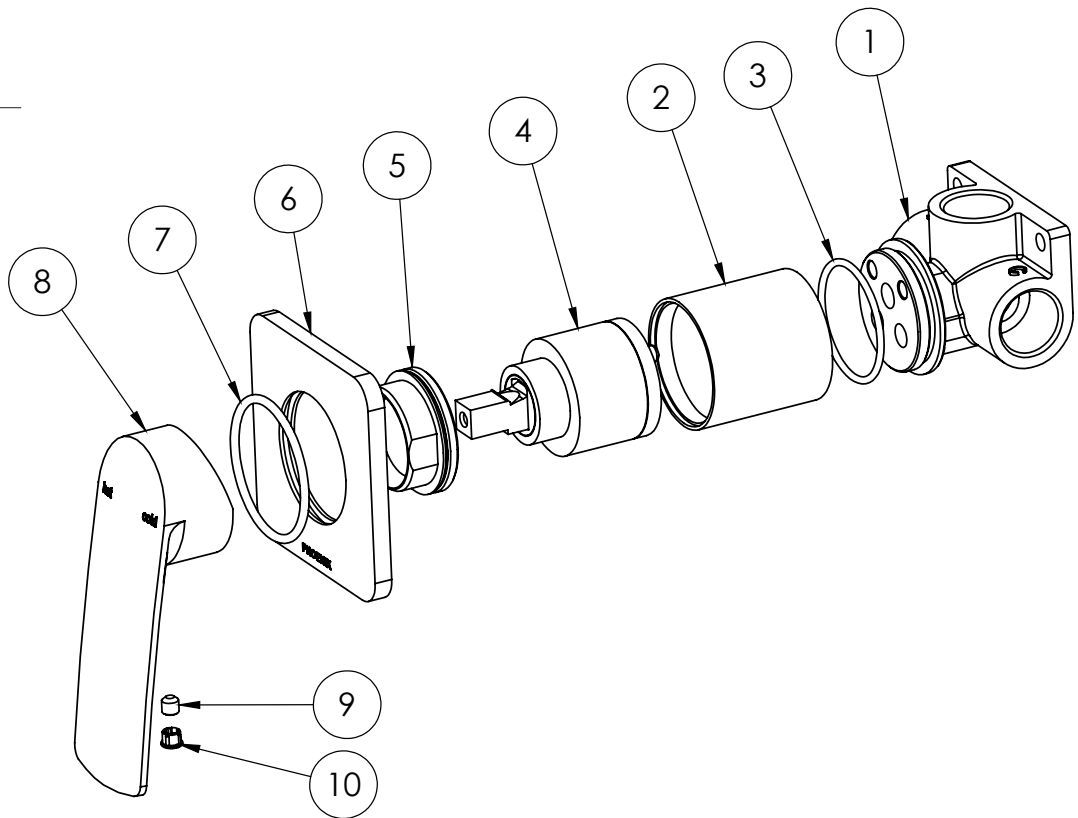

FINISH:

CHROME

WELS:

N/A

PARTS LIST

1. MIXER BODY
2. SLEEVE
3. O-RING 33X2.0
4. 35MM CARTRIDGE
5. DOME
6. DRESS PLATE
7. O-RING 39X2.5
8. HANDLE
9. GRUB SCREW M5X5
10. SCREW CAP

MAINTENANCE AND CARE:

- All surfaces should be cleaned with mild liquid detergent or soap and water.
- Do not use cream cleaners or citrus based cleaning products, as they are abrasive.
- Use of unsuitable cleaning agents may damage the surface. Any damage caused in this way will not be covered by warranty.

PACKAGING INCLUDES

- 1 x Mixer body
- 1 x Handle
- 1 x Dress plate
- 1 x Installation kit
- 1 x Installation instructions
- 1 x Warranty card

PLEASE [CLICK HERE](#) TO VIEW FULL WARRANTY

While we aim to ensure the specifications shown are correct at time of printing, Phoenix Tapware reserves the right to make modifications without prior notice. Always use the physical product measurements for mark-ups and roughing-in as the line drawing shown may differ from the actual product over time. All measurements are shown in millimetres.