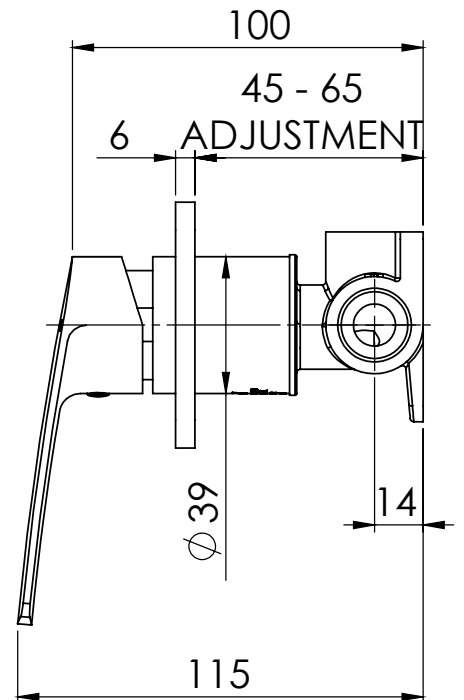

PHOENIX

SPECIFICATIONS

MEKKO

SHOWER / WALL MIXER

PRODUCT CODE: 115-7800-00
 FINISH: CHROME
 WELS: N/A

INFORMATION:

TEMPERATURE RATING: MIN 1° - MAX 75°
 PRESSURE RATING: MIN 150 kPa - MAX 500 kPa

AVAILABLE IN:

FOR MORE INFORMATION VISIT
www.phoenixtapware.com.au

PLEASE [CLICK HERE TO VIEW FULL WARRANTY](#)

While we aim to ensure the specifications shown are correct at time of printing, Phoenix Tapware reserves the right to make modifications without prior notice. Always use the physical product measurements for mark-ups and roughing-in as the line drawing shown may differ from the actual product over time. All measurements are shown in millimetres.

FINISH:

CHROME

WELS:

N/A

PARTS LIST

1. MIXER BODY
2. SLEEVE
3. O-RING 33X2.0
4. 35MM CARTRIDGE
5. DOME
6. DRESS PLATE
7. O-RING 39X2.5
8. HANDLE
9. GRUB SCREW M5X5
10. SCREW CAP

MAINTENANCE AND CARE:

- All surfaces should be cleaned with mild liquid detergent or soap and water.
- Do not use cream cleaners or citrus based cleaning products, as they are abrasive.
- Use of unsuitable cleaning agents may damage the surface. Any damage caused in this way will not be covered by warranty.

PACKAGING INCLUDES

- 1 x Mixer body
- 1 x Handle
- 1 x Dress plate
- 1 x Installation kit
- 1 x Installation instructions
- 1 x Warranty card

PLEASE [CLICK HERE](#) TO VIEW FULL WARRANTY

While we aim to ensure the specifications shown are correct at time of printing, Phoenix Tapware reserves the right to make modifications without prior notice. Always use the physical product measurements for mark-ups and roughing-in as the line drawing shown may differ from the actual product over time. All measurements are shown in millimetres.