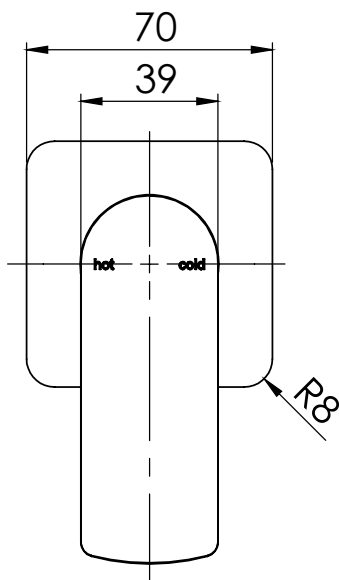

PHOENIX

SPECIFICATIONS

MEKKO

SHOWER / WALL MIXER

PRODUCT CODE: 115-7800-00
 FINISH: CHROME
 WELS: N/A

INFORMATION:

TEMPERATURE RATING: MIN 1° - MAX 75°
 PRESSURE RATING: MIN 150 kPa - MAX 500 kPa

AVAILABLE IN:

FOR MORE INFORMATION VISIT
www.phoenixtapware.com.au

PLEASE [CLICK HERE TO VIEW FULL WARRANTY](#)

While we aim to ensure the specifications shown are correct at time of printing, Phoenix Tapware reserves the right to make modifications without prior notice. Always use the physical product measurements for mark-ups and roughing-in as the line drawing shown may differ from the actual product over time. All measurements are shown in millimetres.

FINISH:

CHROME

WELS:

N/A

PARTS LIST

1. MIXER BODY
2. SLEEVE
3. O-RING 33X2.0
4. 35MM CARTRIDGE
5. DOME
6. DRESS PLATE
7. O-RING 39X2.5
8. HANDLE
9. GRUB SCREW M5X5
10. SCREW CAP

MAINTENANCE AND CARE:

- All surfaces should be cleaned with mild liquid detergent or soap and water.
- Do not use cream cleaners or citrus based cleaning products, as they are abrasive.
- Use of unsuitable cleaning agents may damage the surface. Any damage caused in this way will not be covered by warranty.