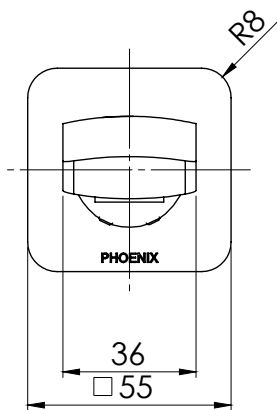

PHOENIX

SPECIFICATIONS

MEKKO

WALL BASIN OUTLET 200MM

PRODUCT CODE: 115-7610-40
 FINISH: BRUSHED NICKEL
 WELS: 4 STAR - 6.5 LT/MIN

INFORMATION:

TEMPERATURE RATING: MIN 1° - MAX 75°
 PRESSURE RATING: MIN 150 kPa - MAX 500 kPa

AVAILABLE IN:

FOR MORE INFORMATION VISIT
www.phoenixtapware.com.au

PLEASE [CLICK HERE TO VIEW FULL WARRANTY](#)

While we aim to ensure the specifications shown are correct at time of printing, Phoenix Tapware reserves the right to make modifications without prior notice. Always use the physical product measurements for mark-ups and roughing-in as the line drawing shown may differ from the actual product over time. All measurements are shown in millimetres.

Designed and Registered in Australia by Phoenix Industries Pty. Ltd
 V190618

www.phoenixtapware.com.au
 03 9780 4200

PHOENIX

SPECIFICATIONS

MEKKO

WALL BASIN OUTLET 200MM

PRODUCT CODE: 115-7610-40
FINISH: BRUSHED NICKEL
WELS: 4 STAR - 6.5 LT/MIN