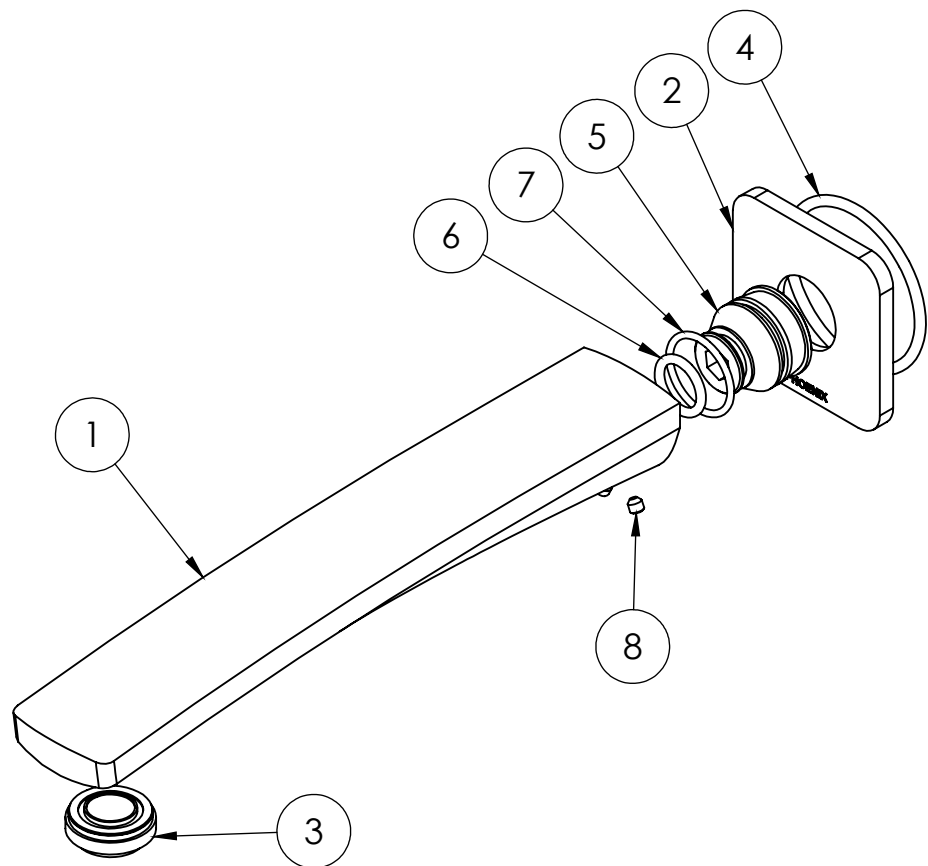

AVAILABLE IN:

FOR MORE INFORMATION VISIT
www.phoenixtapware.com.au

PLEASE [CLICK HERE TO VIEW FULL WARRANTY](#)

While we aim to ensure the specifications shown are correct at time of printing, Phoenix Tapware reserves the right to make modifications without prior notice. Always use the physical product measurements for mark-ups and roughing-in as the line drawing shown may differ from the actual product over time. All measurements are shown in millimetres.

Designed and Registered in Australia by Phoenix Industries Pty. Ltd
 V190618

www.phoenixtapware.com.au
 03 9780 4200

PHOENIX

SPECIFICATIONS

MEKKO

WALL BASIN OUTLET 200MM

PRODUCT CODE: 115-7610-40
FINISH: BRUSHED NICKEL
WELS: 4 STAR - 6.5 LT/MIN

PARTS LIST

1. OUTLET
2. DRESS PLATE
3. AERATOR
4. O-RING 46X3.0
5. ADAPTOR
6. O-RING 13X2.6
7. O-RING 21X1.9
8. GRUB SCREW M4

MAINTENANCE AND CARE:

- All surfaces should be cleaned with mild liquid detergent or soap and water.
- Do not use cream cleaners or citrus based cleaning products, as they are abrasive.
- Use of unsuitable cleaning agents may damage the surface. Any damage caused in this way will not be covered by warranty.

PACKAGING INCLUDES

- 1 x Spout
- 1 x Dress plate
- 1 x Installation kit
- 1 x Installation instructions
- 1 x Warranty card

PLEASE [CLICK HERE TO VIEW FULL WARRANTY](#)

While we aim to ensure the specifications shown are correct at time of printing, Phoenix Tapware reserves the right to make modifications without prior notice. Always use the physical product measurements for mark-ups and roughing-in as the line drawing shown may differ from the actual product over time. All measurements are shown in millimetres.