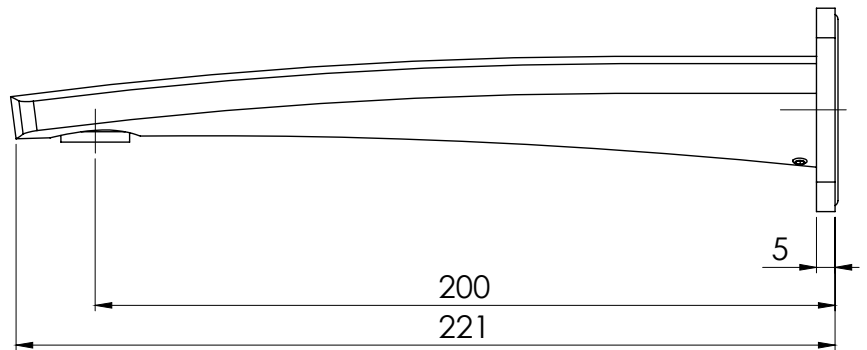

PHOENIX

SPECIFICATIONS

MEKKO

WALL BASIN OUTLET 200MM

PRODUCT CODE: 115-7610-40
 FINISH: BRUSHED NICKEL
 WELS: 4 STAR - 6.5 LT/MIN

INFORMATION:

TEMPERATURE RATING: MIN 1° - MAX 75°
 PRESSURE RATING: MIN 150 kPa - MAX 500 kPa

AVAILABLE IN:

FOR MORE INFORMATION VISIT
www.phoenixtapware.com.au

PLEASE [CLICK HERE TO VIEW FULL WARRANTY](#)

While we aim to ensure the specifications shown are correct at time of printing, Phoenix Tapware reserves the right to make modifications without prior notice. Always use the physical product measurements for mark-ups and roughing-in as the line drawing shown may differ from the actual product over time. All measurements are shown in millimetres.

Designed and Registered in Australia by Phoenix Industries Pty. Ltd
 V190618

www.phoenixtapware.com.au
 03 9780 4200

PHOENIX

SPECIFICATIONS

MEKKO

WALL BASIN OUTLET 200MM

PRODUCT CODE: 115-7610-40
FINISH: BRUSHED NICKEL
WELS: 4 STAR - 6.5 LT/MIN