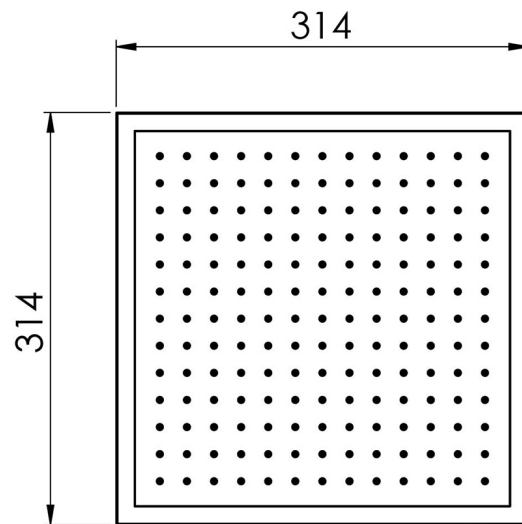

VIVID SLIMLINE

VIVID SLIMLINE FLUSH MOUNT CEILING SHOWER 300MM SQUARE

SPECIFICATIONS

AVAILABLE IN

VS5091-00
Chrome

INFORMATION

Temperature Rating
1 - 75°C

Pressure Rating
150 - 500kPa