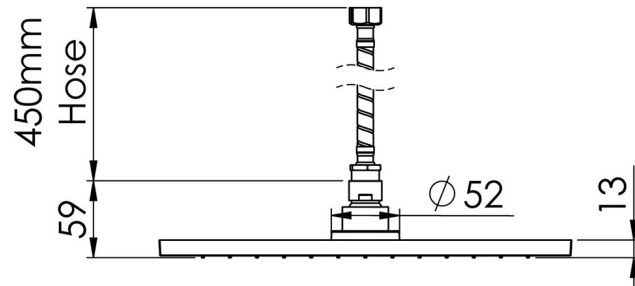

VIVID SLIMLINE

VIVID SLIMLINE FLUSH MOUNT CEILING SHOWER 300MM SQUARE

SPECIFICATIONS

AVAILABLE IN

VS5091-00
Chrome

INFORMATION

Temperature Rating
1 - 75°C

Pressure Rating
150 - 500kPa