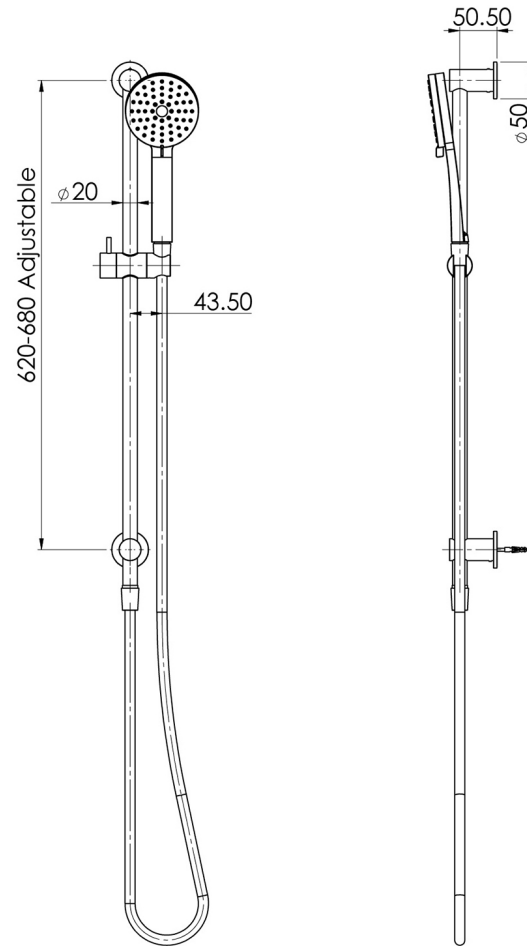

# VIVID SLIMLINE

## VIVID SLIMLINE WATER THROUGH RAIL HAND SHOWER

## SPECIFICATIONS