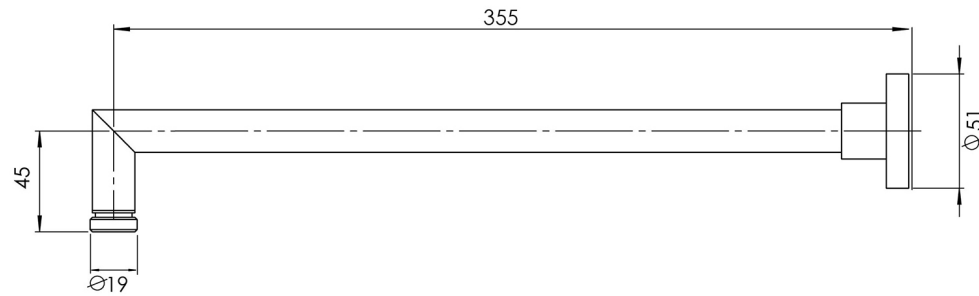

VIVID

VIVID SHOWER ARM

SPECIFICATIONS

AVAILABLE IN

V6001-00
Chrome

INFORMATION

Temperature Rating
1 - 75°C

Pressure Rating
150 - 500kPa