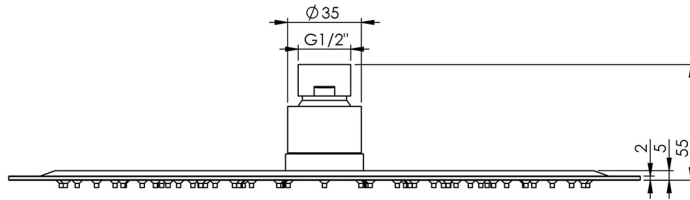

VIVID SLIMLINE

VIVID SLIMLINE SHOWER ROSE 300MM SLIMLINE ROUND

SPECIFICATIONS

AVAILABLE IN

VS5000-50
Stainless
Steel

INFORMATION

Temperature Rating
1 - 75°C

Pressure Rating
150 - 500kPa