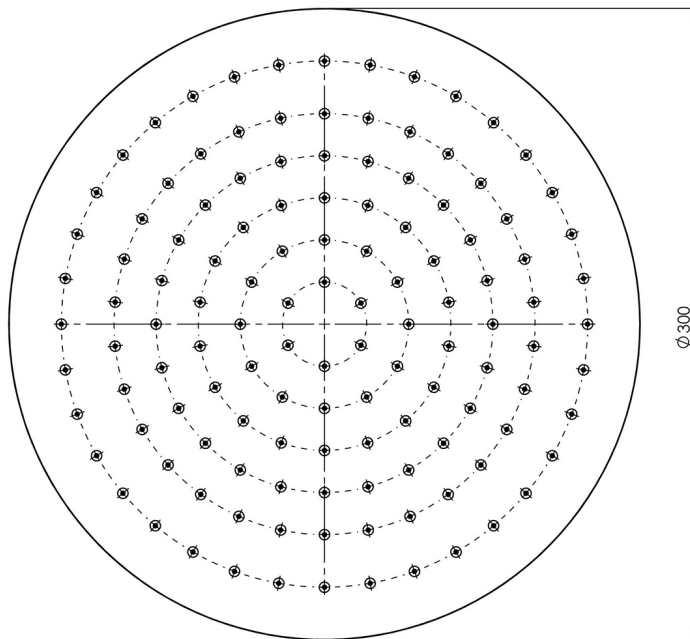

VIVID SLIMLINE

VIVID SLIMLINE SHOWER ROSE 300MM SLIMLINE ROUND

SPECIFICATIONS

AVAILABLE IN

VS5000-50
Stainless
Steel

INFORMATION

Temperature Rating
1 - 75°C

Pressure Rating
150 - 500kPa