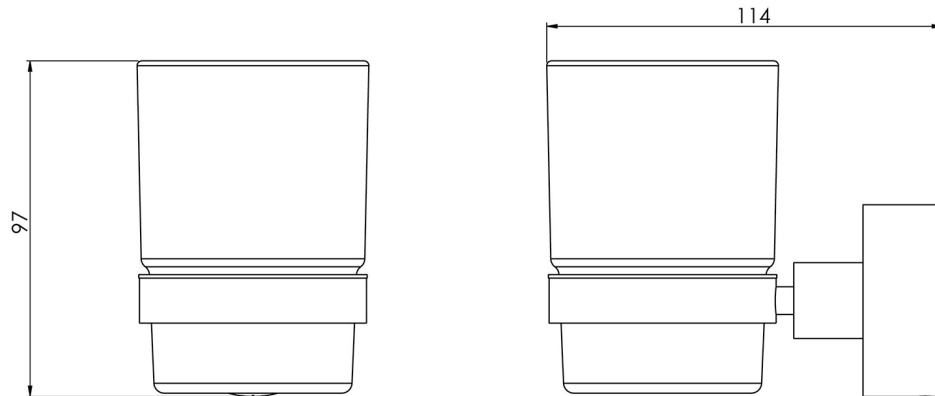

VIVID

VIVID TUMBLER & HOLDER

SPECIFICATIONS

AVAILABLE IN

VA50700C
Chrome

INFORMATION

MAINTENANCE AND CARE:

- All surfaces should be cleaned with mild liquid detergent or soap and water.
- Do not use cream cleaners or citrus based cleaning products, as they are abrasive.
- Use of unsuitable cleaning agents may damage the surface.
- Any damage caused in this way will not be covered by warranty.