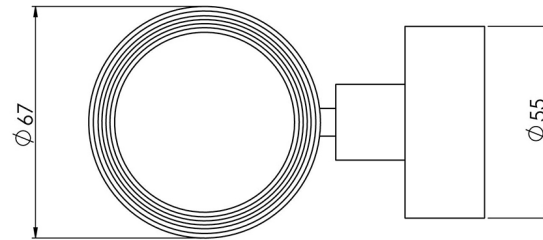

VIVID

VIVID TUMBLER & HOLDER

SPECIFICATIONS

AVAILABLE IN

VA50700C
Chrome

INFORMATION

MAINTENANCE AND CARE:

- All surfaces should be cleaned with mild liquid detergent or soap and water.
- Do not use cream cleaners or citrus based cleaning products, as they are abrasive.
- Use of unsuitable cleaning agents may damage the surface.
- Any damage caused in this way will not be covered by warranty.