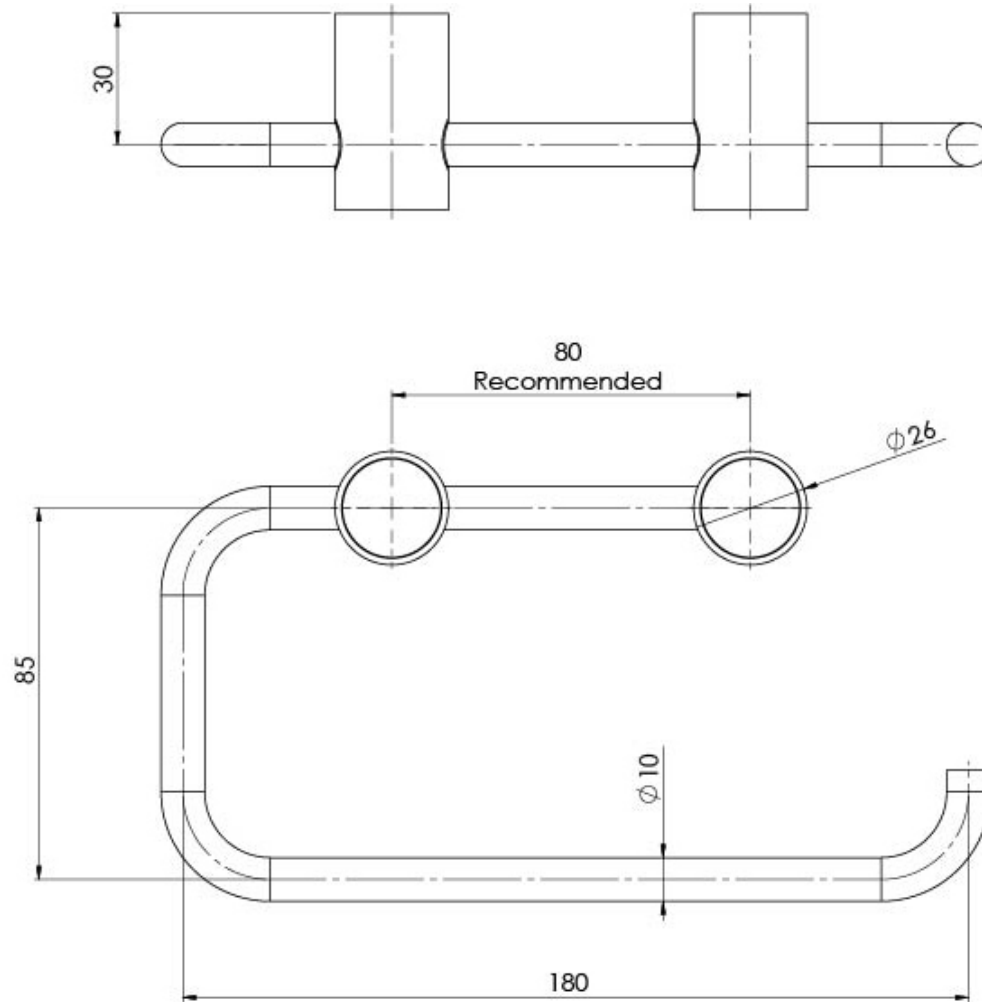

VIVID SLIMLINE

VIVID SLIMLINE TOILET ROLL HOLDER

SPECIFICATIONS

AVAILABLE IN

111-8200-00
Chrome

111-8200-40
Brushed
Nickel

111-8200-10
Matte Black

INFORMATION