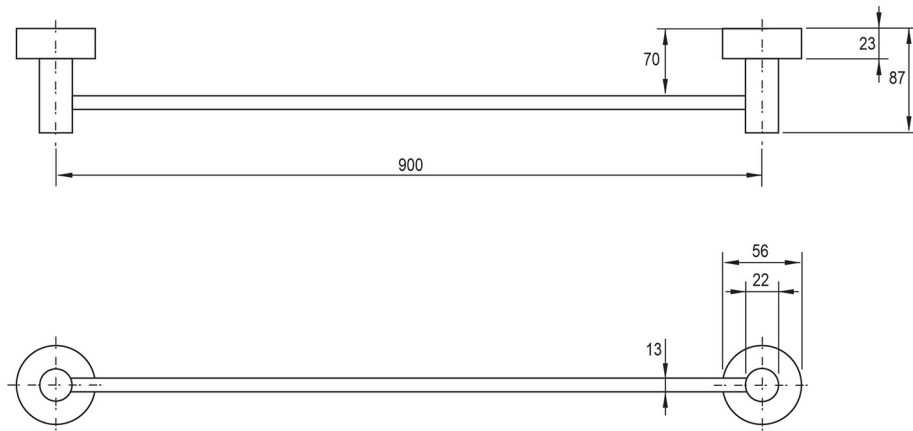

VIVID

VIVID SINGLE TOWEL RAIL 900MM

SPECIFICATIONS

AVAILABLE IN

VA803 CHR
Chrome

INFORMATION

MAINTENANCE AND CARE:

- All surfaces should be cleaned with mild liquid detergent or soap and water.
- Do not use cream cleaners or citrus based cleaning products, as they are abrasive.
- Use of unsuitable cleaning agents may damage the surface.
- Any damage caused in this way will not be covered by warranty.