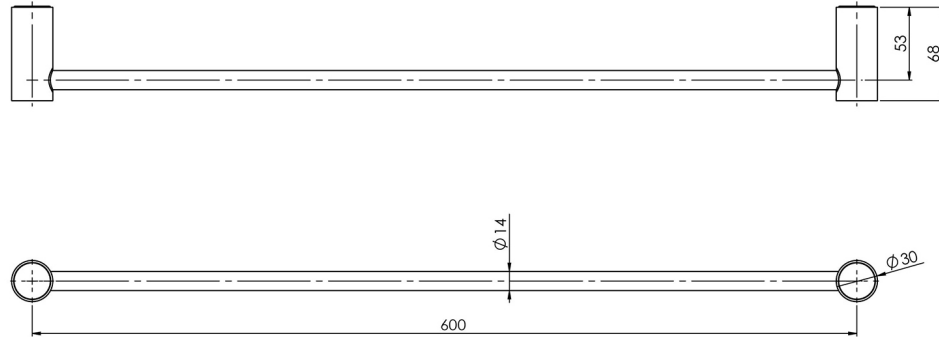

VIVID SLIMLINE

VIVID SLIMLINE SINGLE TOWEL RAIL 600MM

SPECIFICATIONS

AVAILABLE IN

111-8010-00
Chrome

111-8010-40
Brushed
Nickel

111-8010-10
Matte Black

INFORMATION