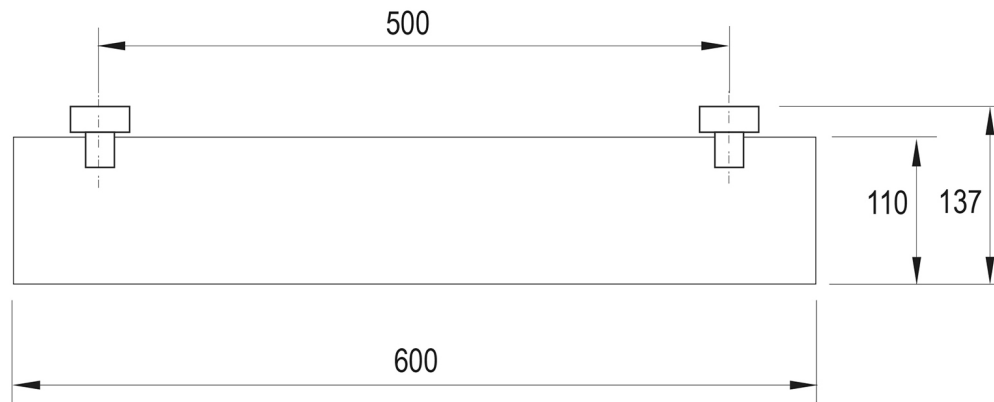

VIVID

VIVID GLASS SHELF

SPECIFICATIONS

AVAILABLE IN

VA896 CHR
Chrome

INFORMATION

MAINTENANCE AND CARE:

- All surfaces should be cleaned with mild liquid detergent or soap and water.
- Do not use cream cleaners or citrus based cleaning products, as they are abrasive.
- Use of unsuitable cleaning agents may damage the surface.
- Any damage caused in this way will not be covered by warranty.