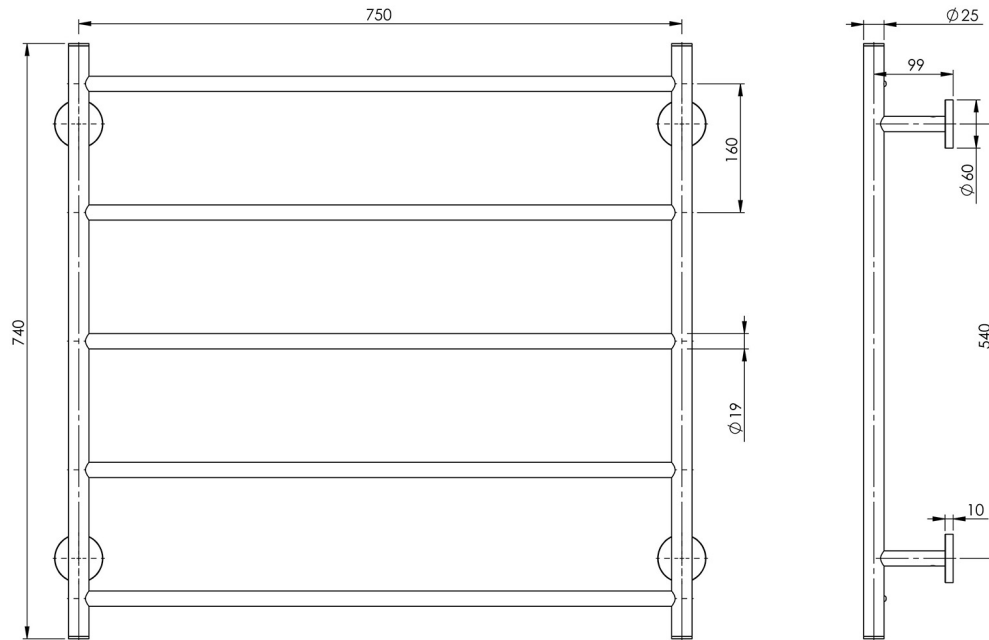

RADII

RADII TOWEL LADDER 750 X 740MM ROUND PLATE

SPECIFICATIONS

AVAILABLE IN

RA871 CHR
Chrome

INFORMATION

MAINTENANCE AND CARE:

- All surfaces should be cleaned with mild liquid detergent or soap and water.
- Do not use cream cleaners or citrus based cleaning products, as they are abrasive.
- Use of unsuitable cleaning agents may damage the surface.
- Any damage caused in this way will not be covered by warranty.