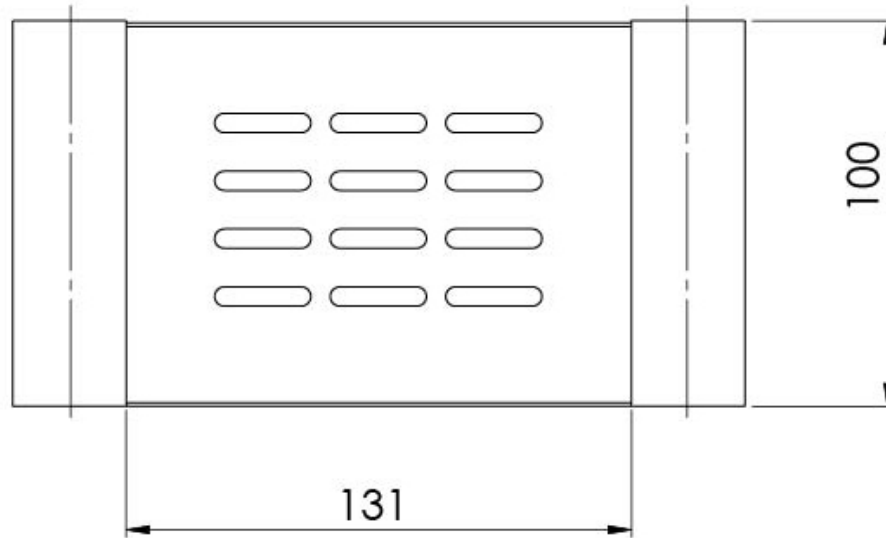

VIVID SLIMLINE

VIVID SLIMLINE SOAP DISH

SPECIFICATIONS

AVAILABLE IN

111-8300-00
Chrome

111-8300-40
Brushed
Nickel

111-8300-10
Matte Black

INFORMATION