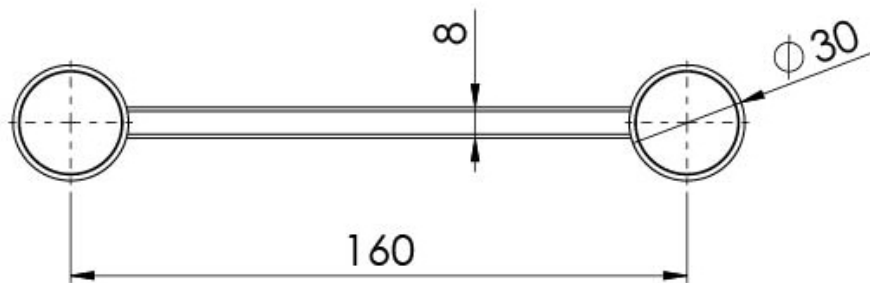

VIVID SLIMLINE

VIVID SLIMLINE SOAP DISH

SPECIFICATIONS

AVAILABLE IN

111-8300-00
Chrome

111-8300-40
Brushed
Nickel

111-8300-10
Matte Black

INFORMATION